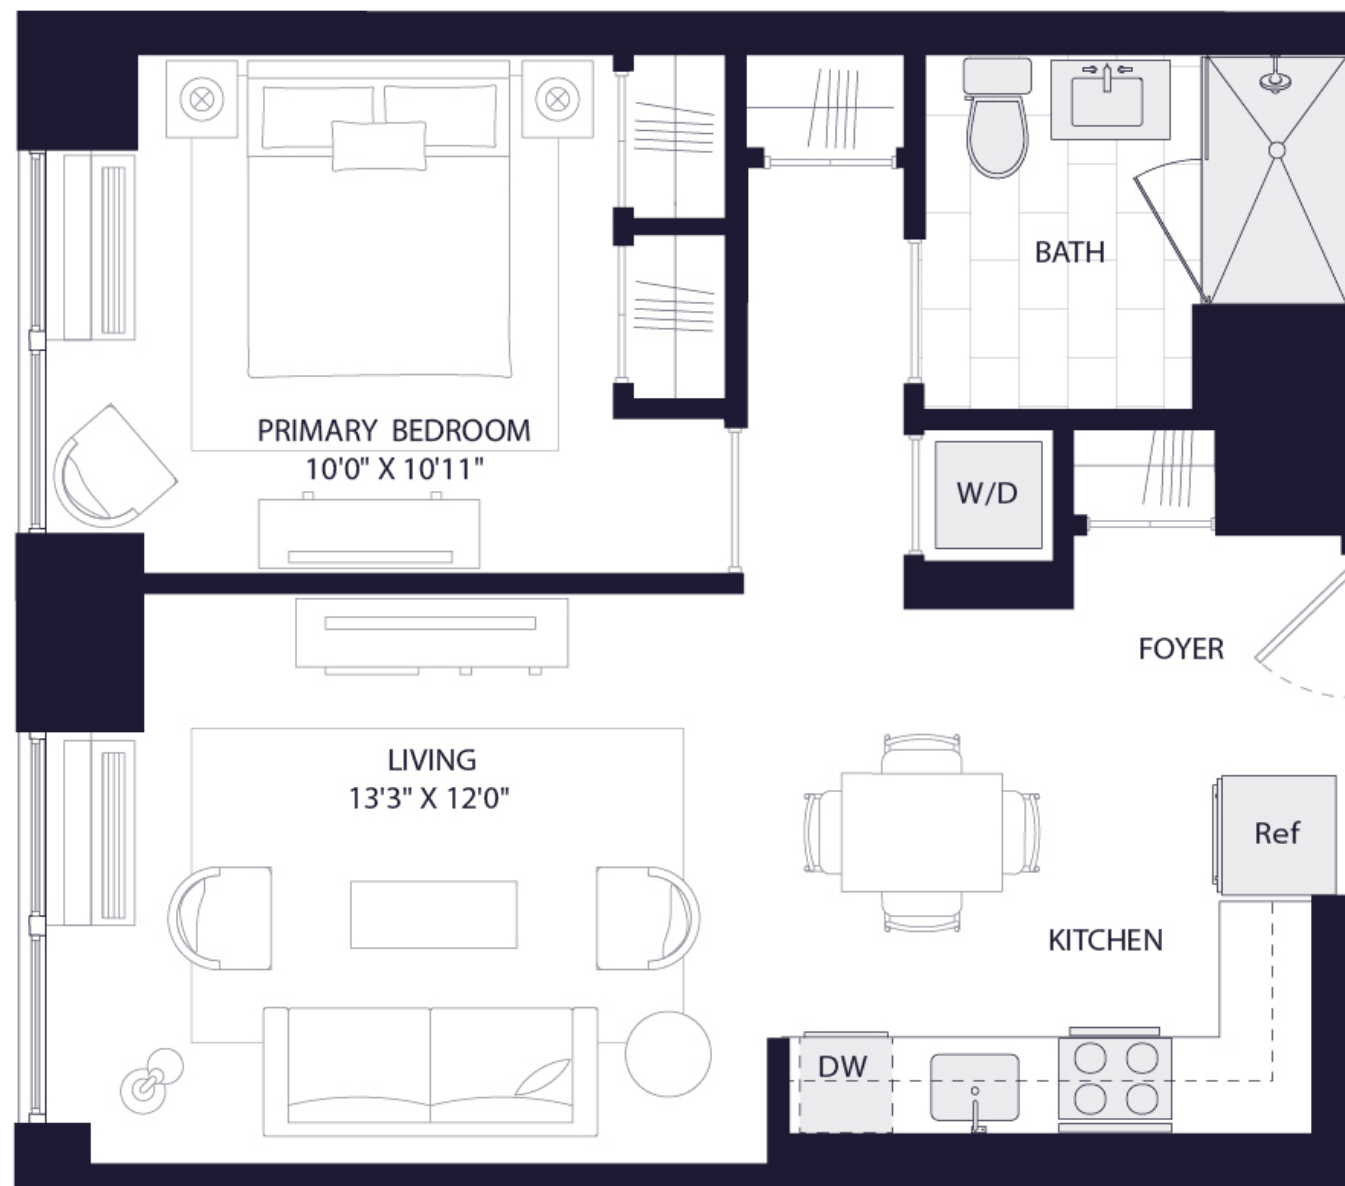

RESIDENT AMENITIES

- Children's imagination playroom with outdoor play area
- Rooftop al fresco dining terrace with 5 BBQ grills
- Fitness center
- Yoga studio
- Basketball court & multi-purpose room
- Dynamic co-working space and conference room
- Landscaped terrace gardens and sundecks
- Intimate club room with bar and billiards
- VR room with golf simulator
- Spectacular resident lounge
- Reservable dining lounge
- Tenant storage
- Bicycle storage
- Dog washing station

RESIDENCE FEATURES

- Open kitchens featuring custom natural oak cabinetry, quartz countertops, and Italian Statuary Marble tile backsplash
- Top-of-the-line Fisher Paykel appliances
- Five-inch wide plank LVT flooring throughout
- Soaring floor-to-ceiling windows in select units and up to nine-foot ceilings in Penthouse floors
- LG stacked washer/dryers
- Salto keyless entry system
- Luxe bathrooms feature custom Italian vanity with expansive storage, and Calacatta quartz countertops
- Primary bathrooms feature double sinks and glass-enclosed walk-in shower

BENEFITS & SERVICES

- 24-hour attended lobby
- Access to Related Life exclusive benefits and programming
- Complimentary Wi-Fi in all common spaces
- Package delivery room
- Smoke-free building