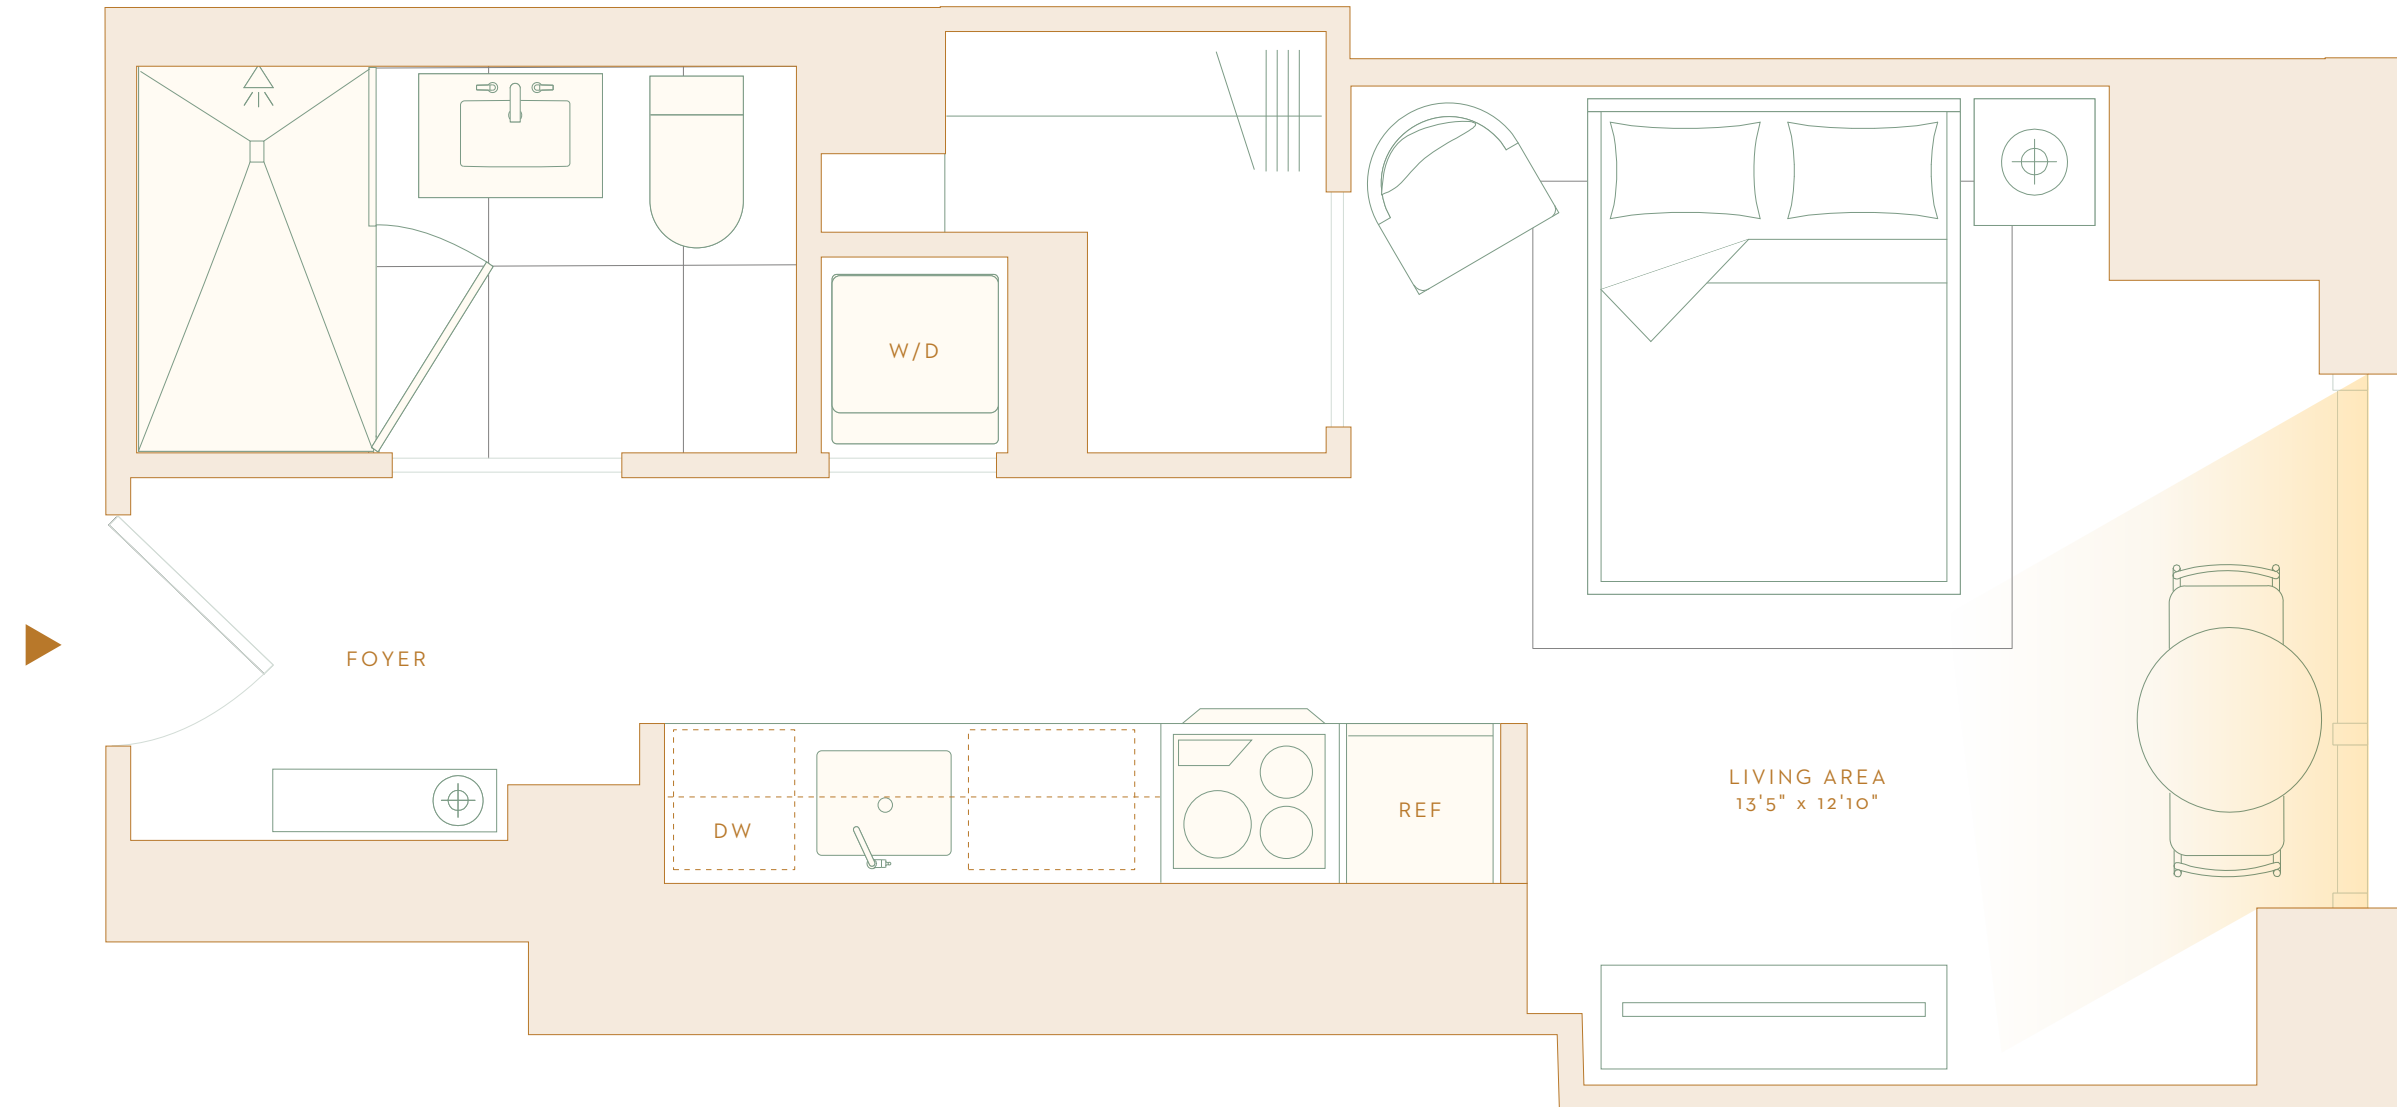

F FLOORS 15-PH1

Studio, 1 Bath

Residence Features

- 9' ceilings with sweeping city views through floor-to-ceiling windows
- European wide-plank oak flooring throughout
- Custom Italian kitchen cabinetry
- Brazilian white and gray marble countertops and full-height backsplash
- State-of-the-art Wolf induction cooktop and speed oven with ventless XO decorative hood

The Set Club

The Set's resident-only social club encompasses three floors of next-generation amenities designed for work, play and wellness.

- Rooftop pool and garden with private cabanas and plush lounge chairs
- Resident's only bar and restaurant overseen by Chef Dan Kluger
- The Office expansive co-working space featuring private conference rooms equipped with technology to enable virtual meetings

- The Gym and The Studio featuring state-of-the-art equipment and virtual fitness capabilities
- The Loft lounge with demonstration kitchen
- The Tasting Room private dining room
- The Den featuring vintage and bar-inspired games
- The Screening Room private theater
- The Simulation room featuring a golf simulator and VR technology