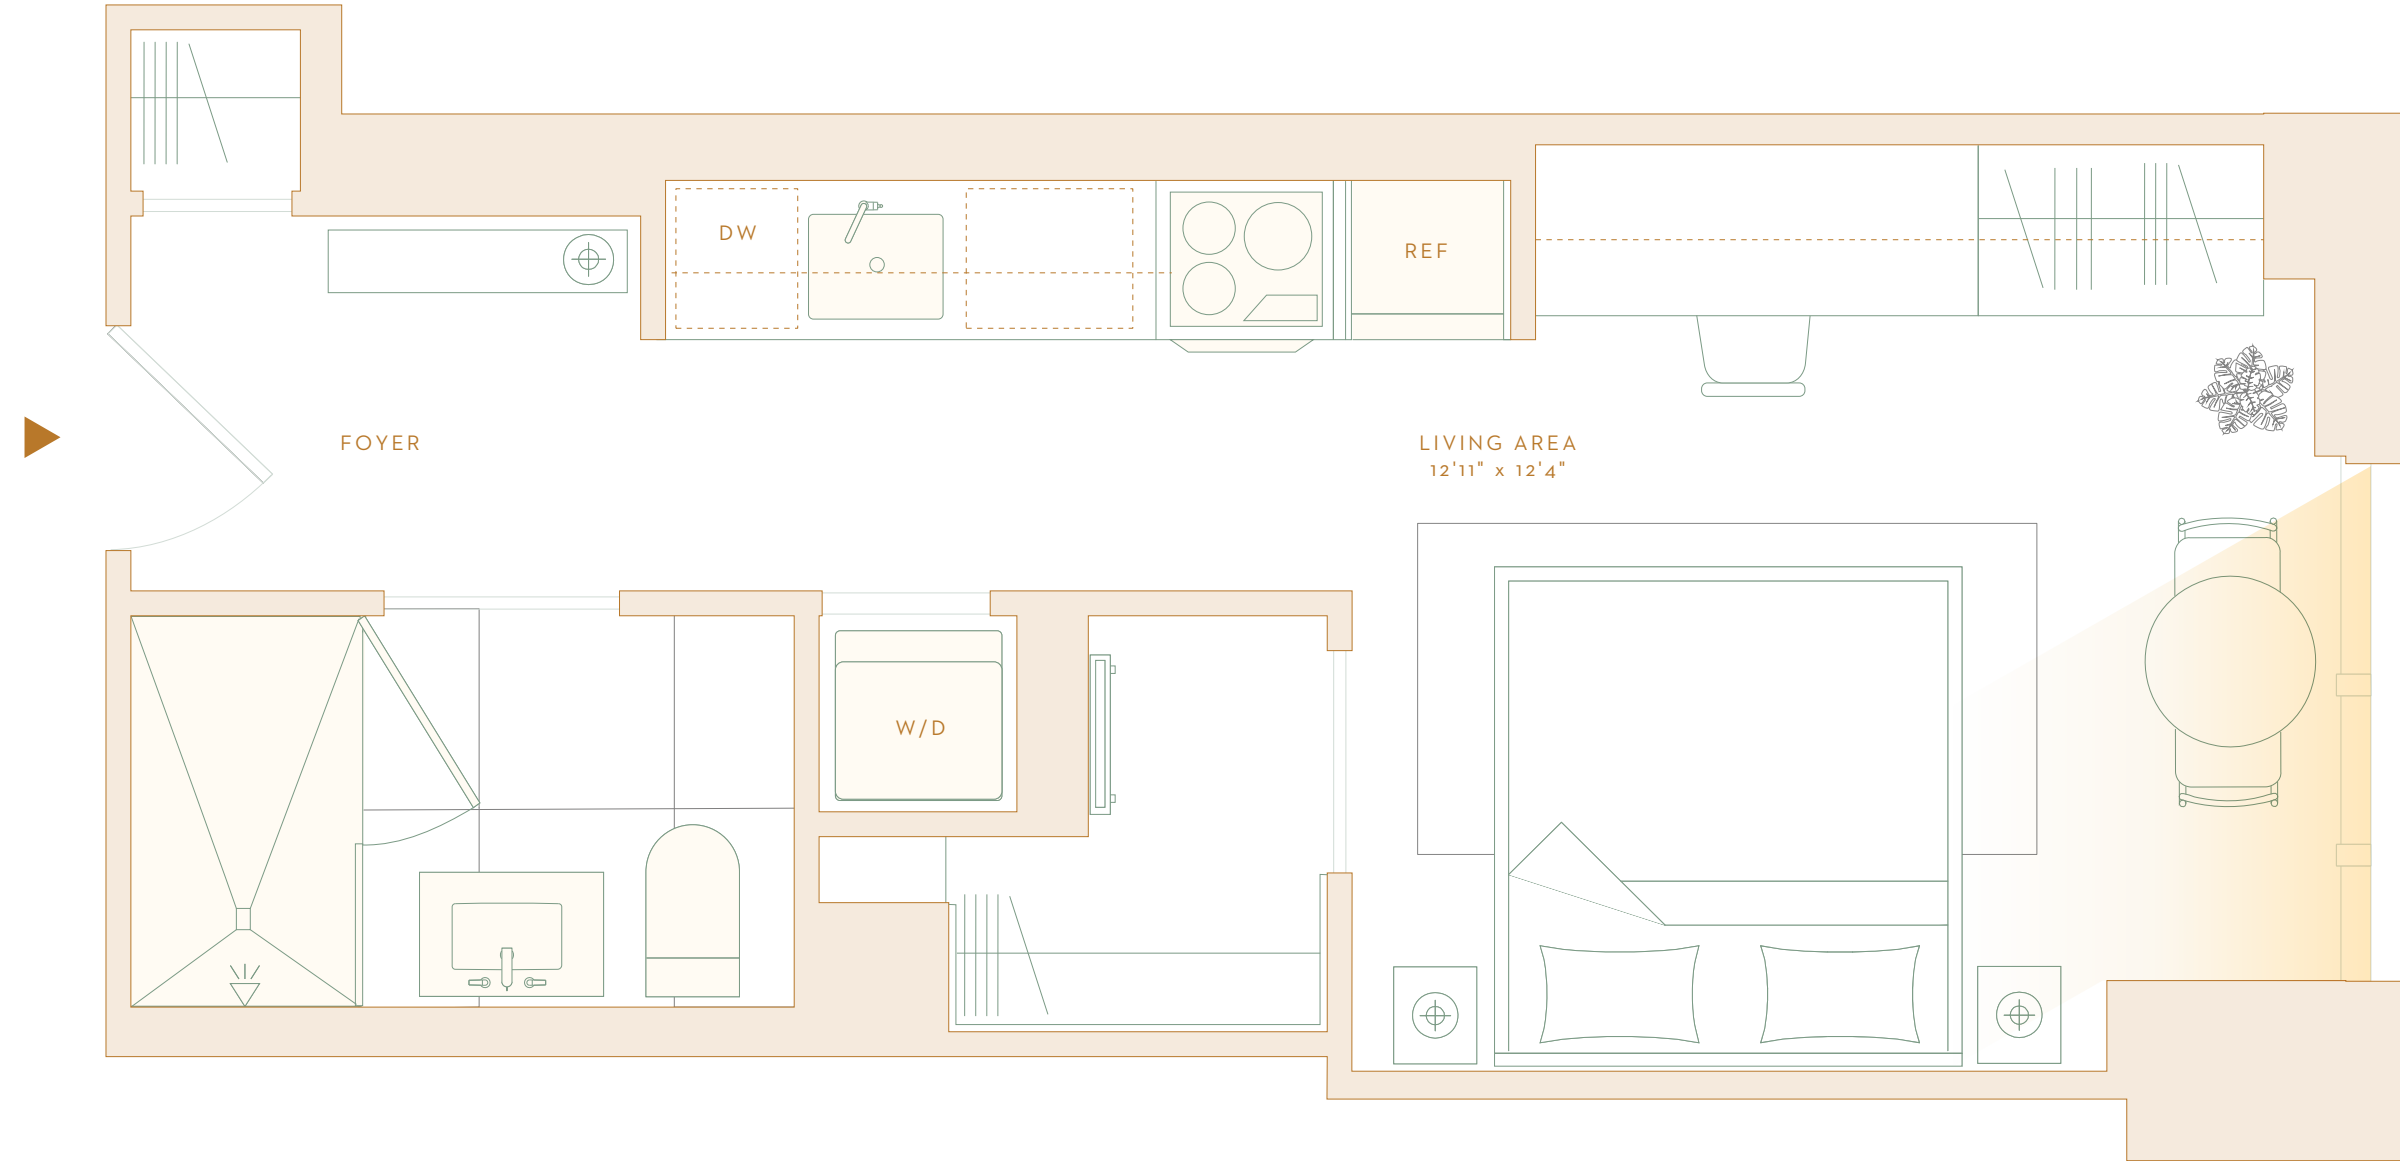

E FLOORS 15-PH1

Studio, 1 Bath

Residence Features

- 9' ceilings with sweeping city views through floor-to-ceiling windows
- European wide-plank oak flooring throughout
- Custom Italian kitchen cabinetry
- Brazilian white and gray marble countertops and full-height backsplash
- State-of-the-art Wolf induction cooktop and speed oven with ventless XO decorative hood
- Blomberg dishwasher and refrigerator with integrated paneling
- Modern bathrooms feature walk-in showers, European gray floor tile and custom Italian vanity with expansive storage
- Custom blackout roller shades in bedrooms
- Energy-efficient Miele washer and dryer
- Salto wireless locks for keyless entry
- Smart home technology including Lutron Caseta lighting and Ecobee smart thermostats

The Set Club

- The Set's resident-only social club encompasses three floors of next-generation amenities designed for work, play and wellness.
- Rooftop pool and garden with private cabanas and plush lounge chairs
- Resident's only bar and restaurant overseen by Chef Dan Kluger
- The Office expansive co-working space featuring private conference rooms equipped with technology to enable virtual meetings
- The Gym and The Studio featuring state-of-the-art equipment and virtual fitness capabilities
- The Loft lounge with demonstration kitchen
- The Tasting Room private dining room
- The Den featuring vintage and bar-inspired games
- The Screening Room private theater
- The Simulation room featuring a golf simulator and VR technology
- The Terrace with rentable BBQ pods
- Exclusive, cultural programming overseen by The Set Club's Directors of Experience