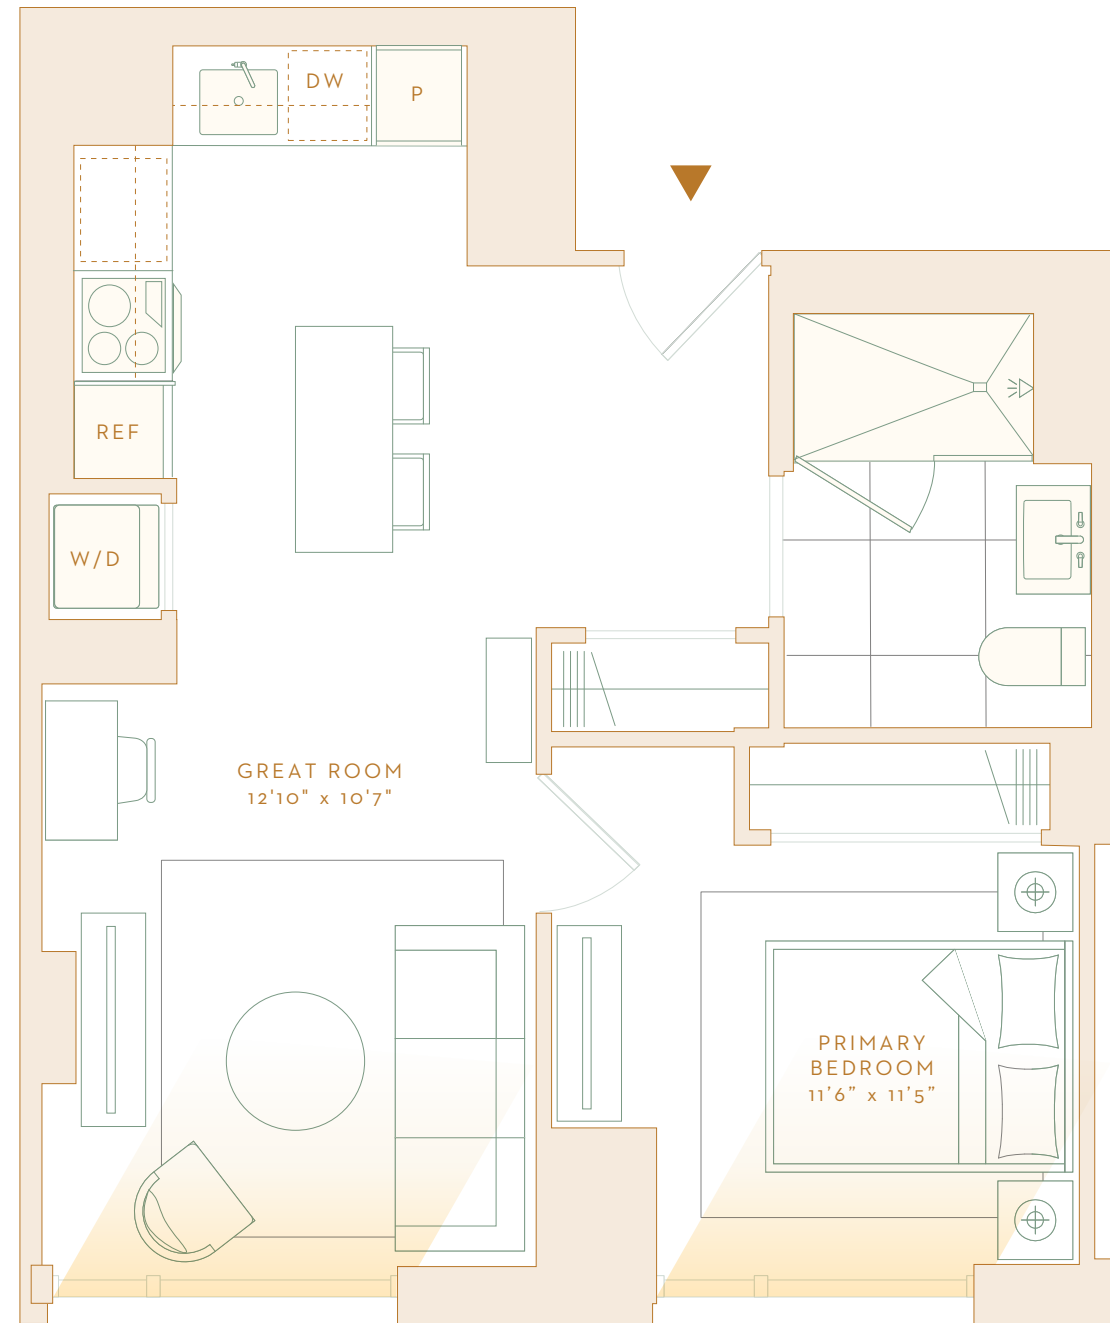

M FLOORS 15-PH1
1 Bedroom, 1 Bath

Residence Features

- 9' ceilings with sweeping city views through floor-to-ceiling windows
- European wide-plank oak flooring throughout
- Custom Italian kitchen cabinetry
- Brazilian white and gray marble countertops and full-height backsplash
- State-of-the-art Wolf induction cooktop and speed oven with ventless XO decorative hood

The Set Club

The Set's resident-only social club encompasses three floors of next-generation amenities designed for work, play and wellness.

- Rooftop pool and garden with private cabanas and plush lounge chairs
- Resident's only bar and restaurant overseen by Chef Dan Kluger
- The Office expansive co-working space featuring private conference rooms equipped with technology to enable virtual meetings