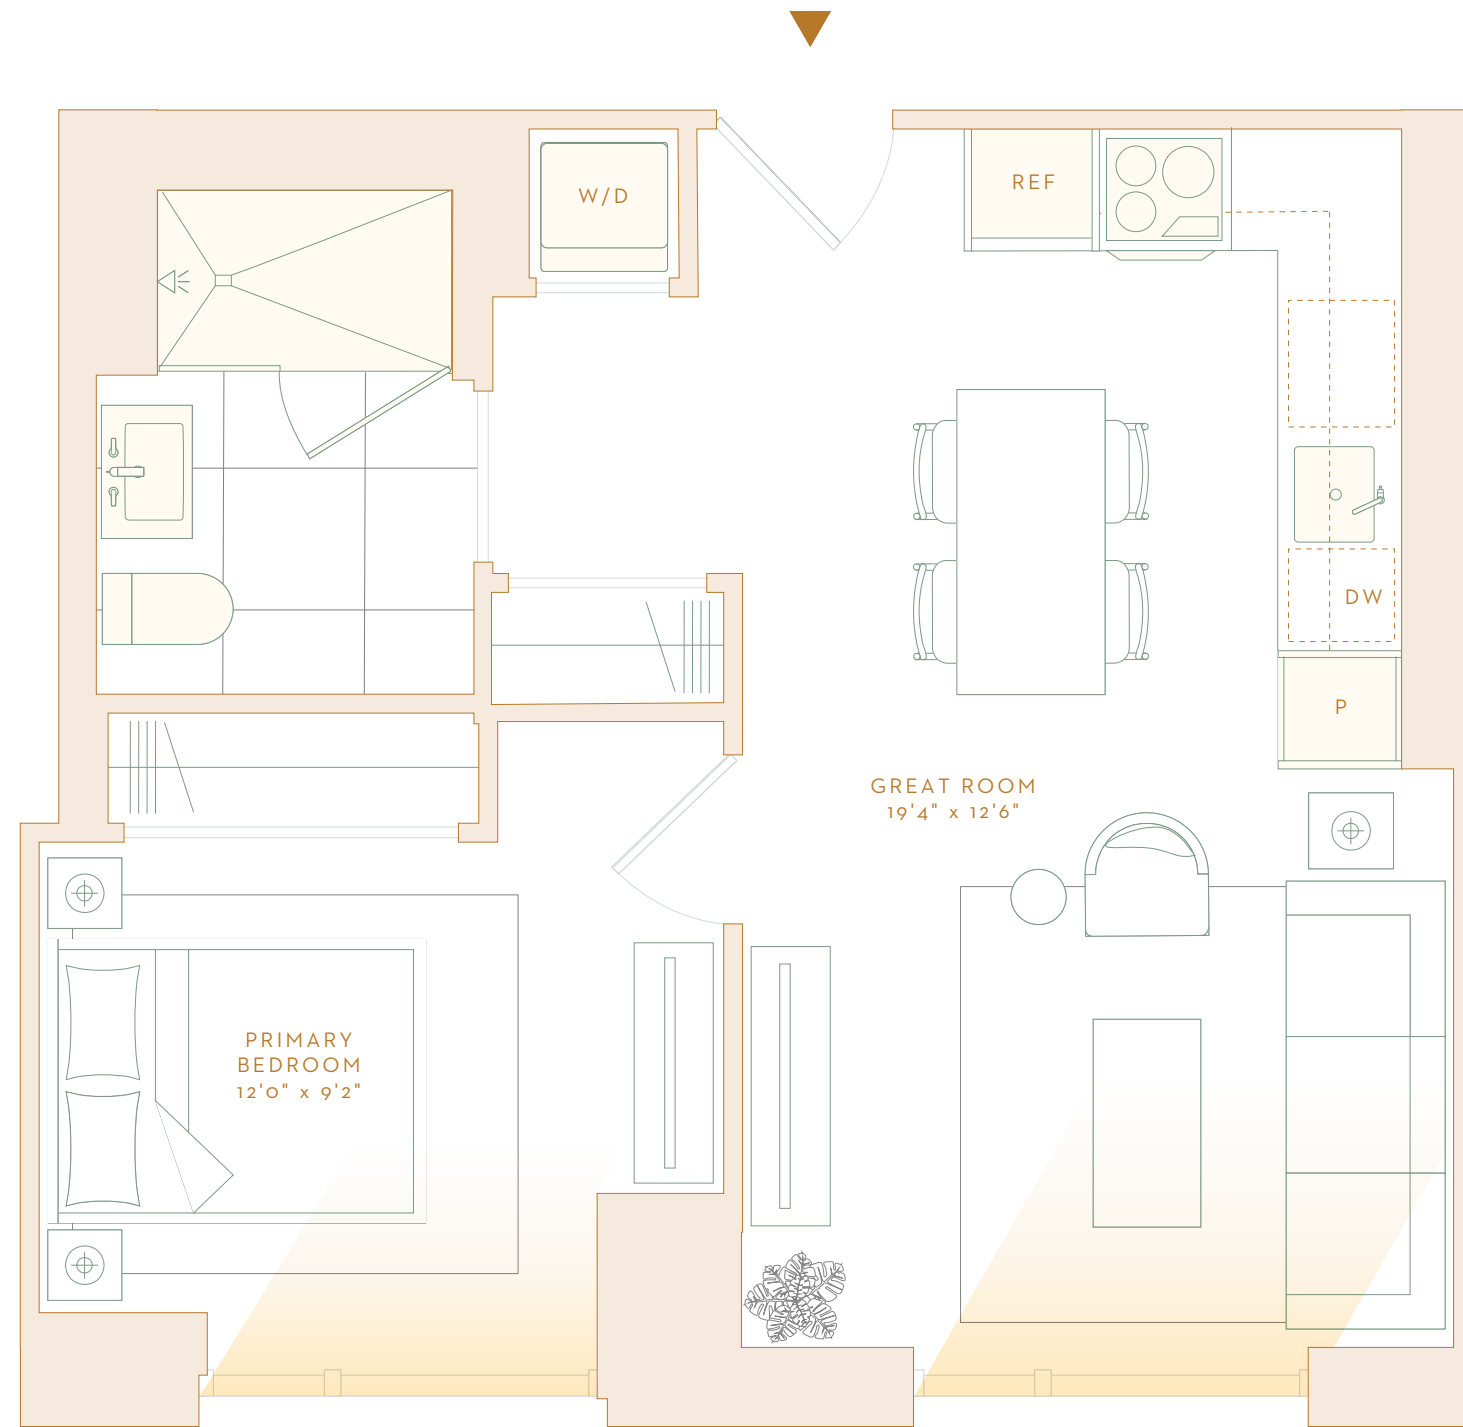

L FLOORS 15-PH1
1 Bedroom, 1 Bath

Residence Features

- 9' ceilings with sweeping city views through floor-to-ceiling windows
- European wide-plank oak flooring throughout
- Custom Italian kitchen cabinetry
- Brazilian white and gray marble countertops and full-height backsplash
- State-of-the-art Wolf induction cooktop and speed oven with ventless XO decorative hood

- Blomberg dishwasher and refrigerator with integrated paneling
- Modern bathrooms feature walk-in showers, European gray floor tile and custom Italian vanity with expansive storage
- Custom blackout roller shades in bedrooms
- Energy-efficient Miele washer and dryer
- Salto wireless locks for keyless entry
- Smart home technology including Lutron Caseta lighting and Ecobee smart thermostats

The Set Club

The Set's resident-only social club encompasses three floors of next-generation amenities designed for work, play and wellness.

- Rooftop pool and garden with private cabanas and plush lounge chairs
- Resident's only bar and restaurant overseen by Chef Dan Kluger
- The Office expansive co-working space featuring private conference rooms equipped with technology to enable virtual meetings

- The Gym and The Studio featuring state-of-the-art equipment and virtual fitness capabilities
- The Loft lounge with demonstration kitchen
- The Tasting Room private dining room
- The Den featuring vintage and bar-inspired games
- The Screening Room private theater
- The Simulation room featuring a golf simulator and VR technology