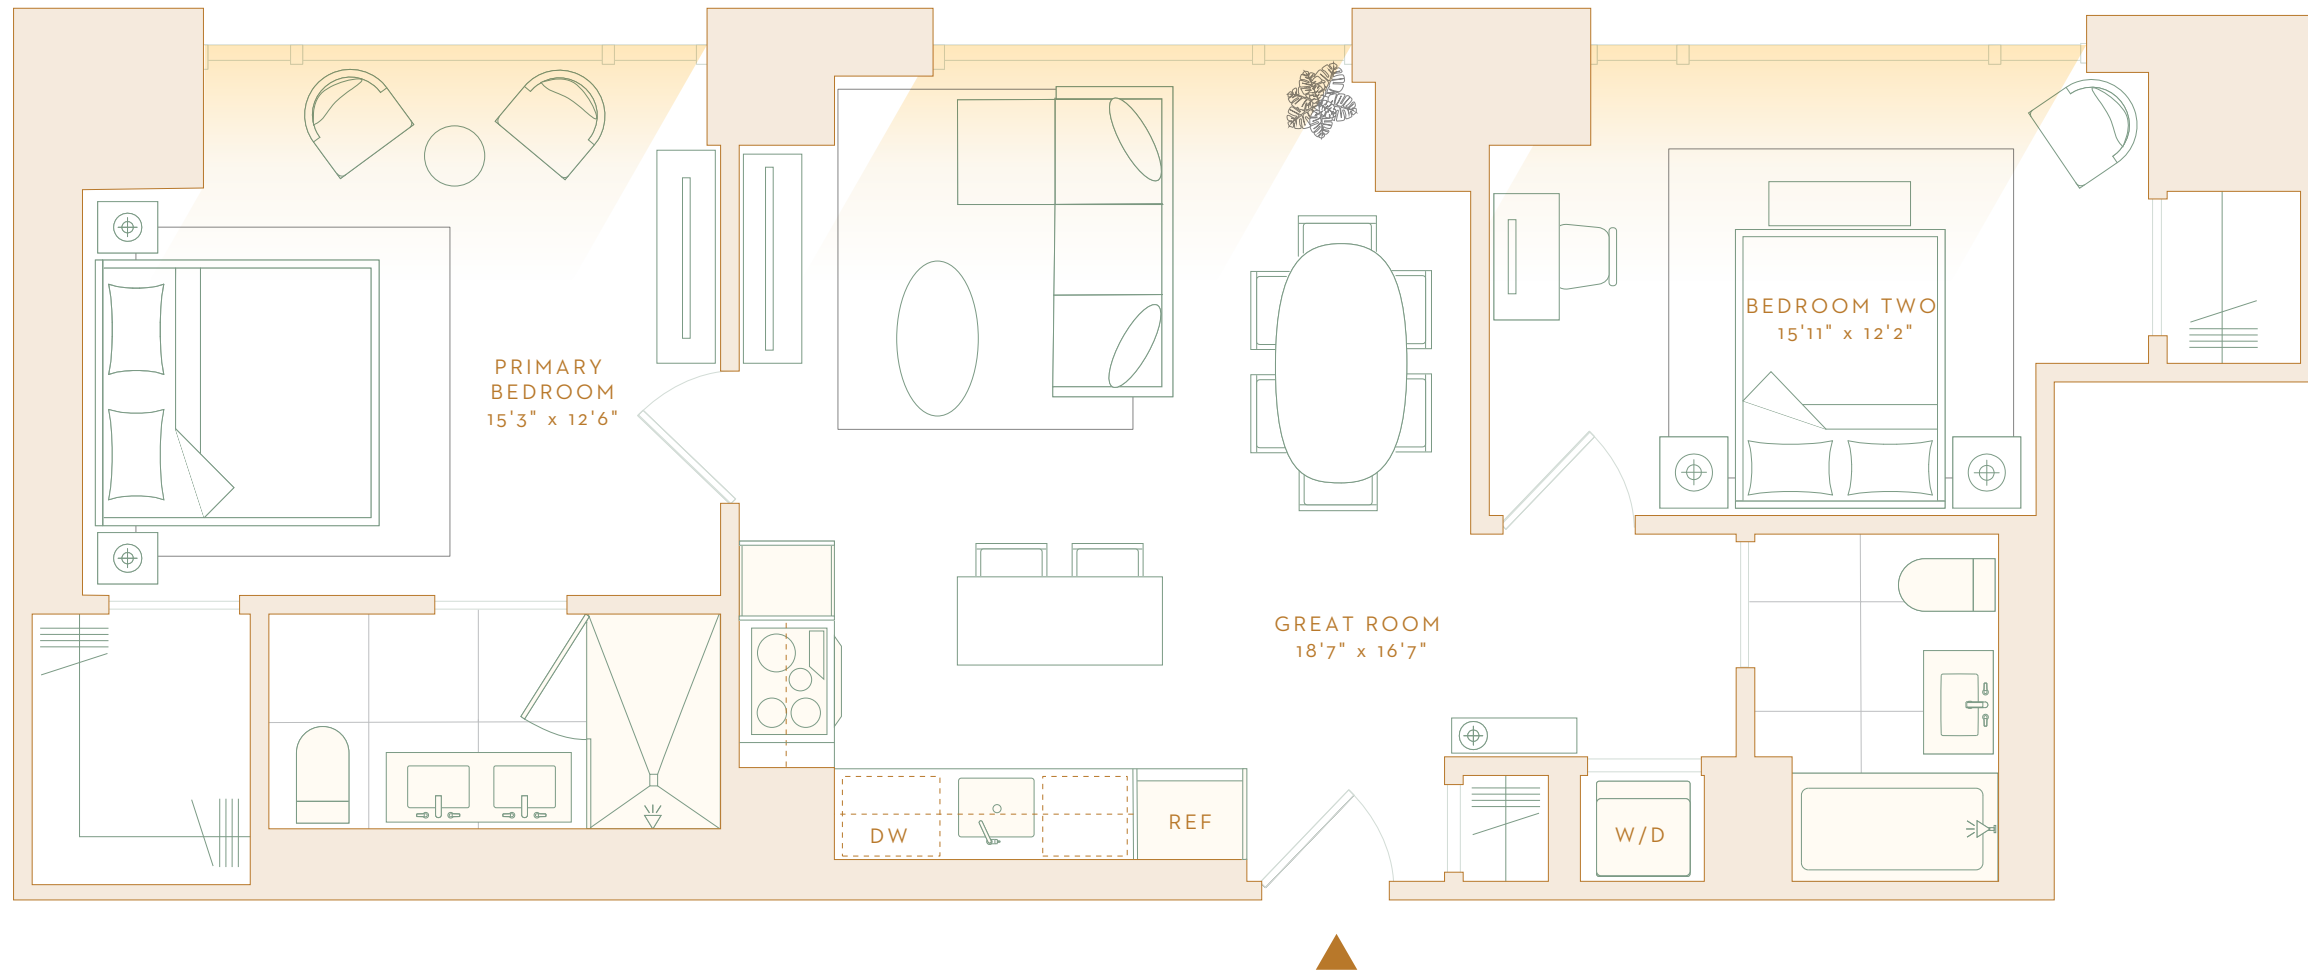

J FLOORS PH2-PH3

2 Bedroom, 2 Bath

Residence Features

- 9' ceilings with sweeping city views through floor-to-ceiling windows
- European wide-plank oak flooring throughout
- Custom Italian kitchen cabinetry
- Brazilian white and gray marble countertops and full-height backsplash
- State-of-the-art Wolf induction cooktop and speed oven with ventless XO decorative hood
- Blomberg dishwasher and refrigerator with integrated paneling
- Modern bathrooms feature walk-in showers, European gray floor tile and custom Italian vanity with expansive storage
- Custom blackout roller shades in bedrooms
- Energy-efficient Miele washer and dryer
- Salto wireless locks for keyless entry
- Smart home technology including Lutron Caseta lighting and Ecobee smart thermostats

The Set Club

- The Set's resident-only social club encompasses three floors of next-generation amenities designed for work, play and wellness.
- Rooftop pool and garden with private cabanas and plush lounge chairs
- Resident's only bar and restaurant overseen by Chef Dan Kluger
- The Office expansive co-working space featuring private conference rooms equipped with technology to enable virtual meetings
- The Gym and The Studio featuring state-of-the-art equipment and virtual fitness capabilities
- The Loft lounge with demonstration kitchen
- The Tasting Room private dining room
- The Den featuring vintage and bar-inspired games
- The Screening Room private theater
- The Simulation room featuring a golf simulator and VR technology
- The Terrace with rentable BBQ pods
- Exclusive, cultural programming overseen by The Set Club's Directors of Experience