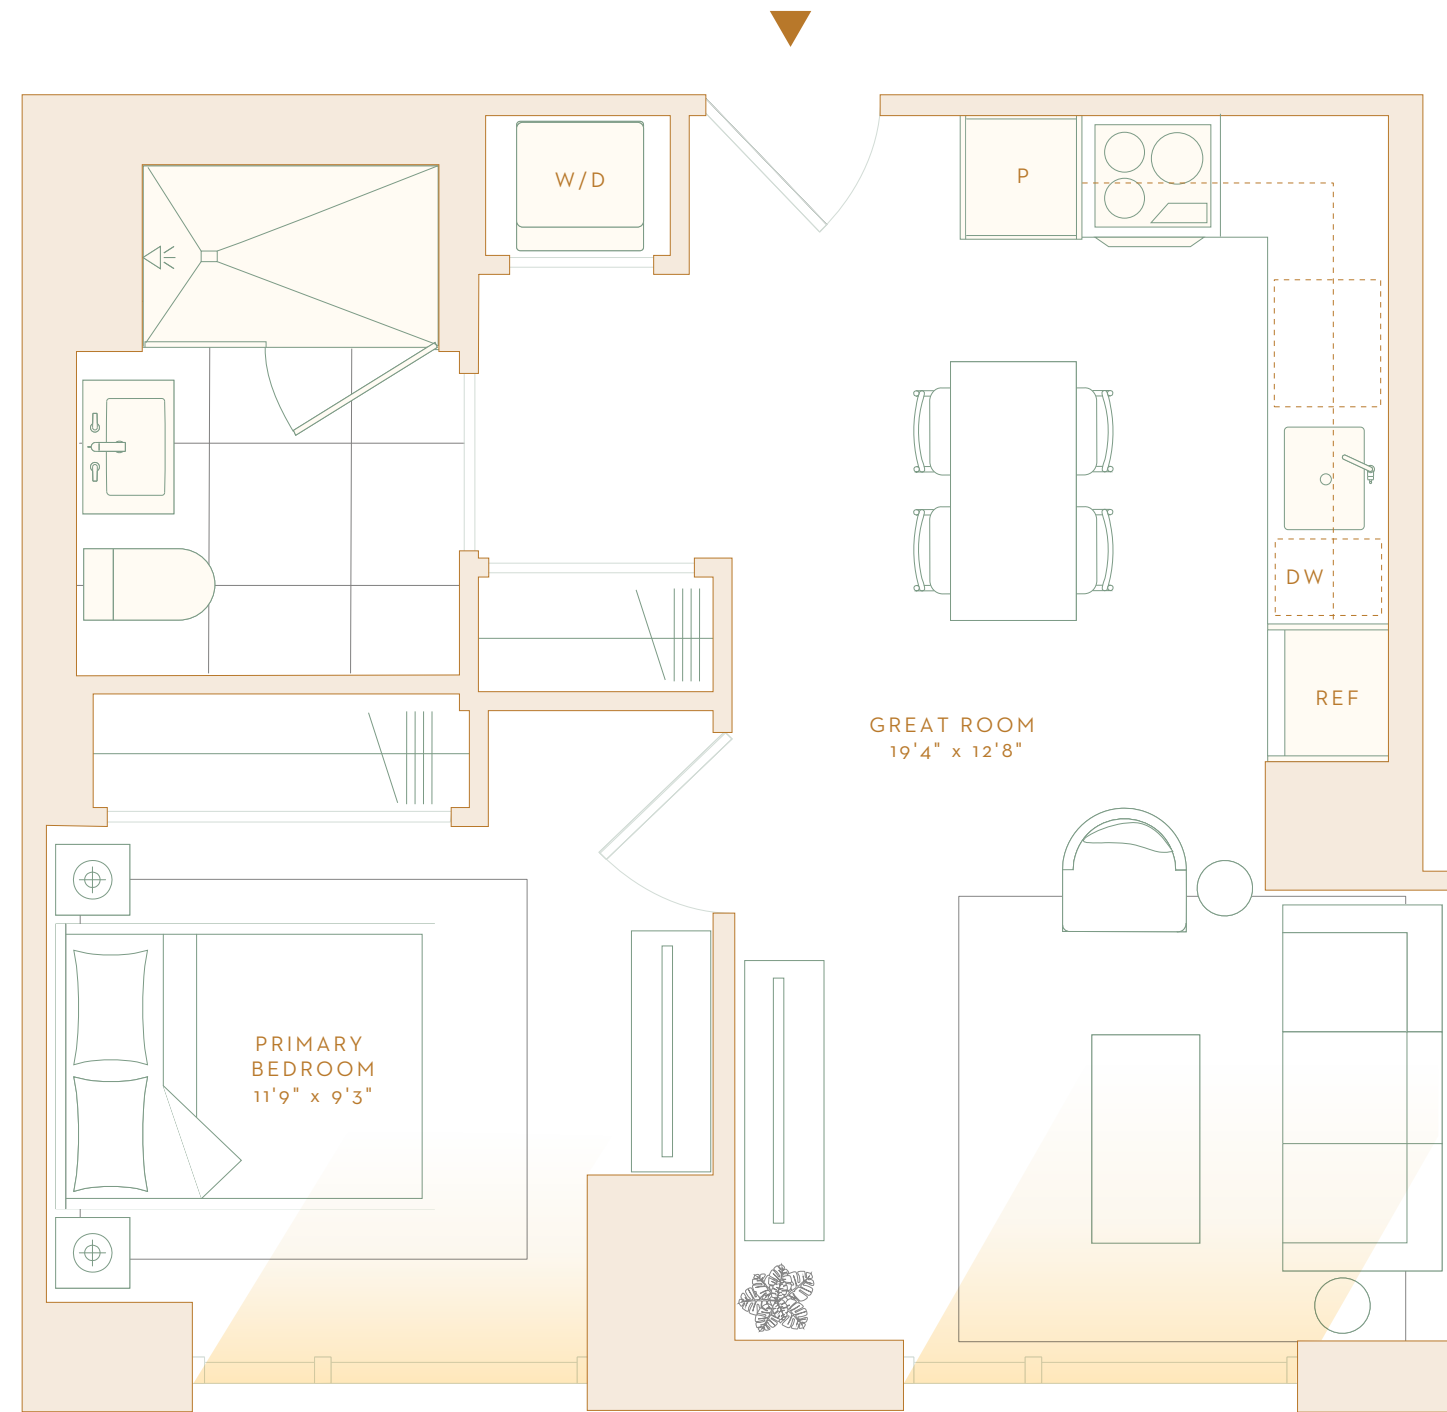

J FLOORS 15-PH1
1 Bedroom, 1 Bath

Residence Features

- 9' ceilings with sweeping city views through floor-to-ceiling windows
- European wide-plank oak flooring throughout
- Custom Italian kitchen cabinetry
- Brazilian white and gray marble countertops and full-height backsplash
- State-of-the-art Wolf induction cooktop and speed oven with ventless XO decorative hood
- Blomberg dishwasher and refrigerator with integrated paneling
- Modern bathrooms feature walk-in showers, European gray floor tile and custom Italian vanity with expansive storage
- Custom blackout roller shades in bedrooms
- Energy-efficient Miele washer and dryer
- Salto wireless locks for keyless entry
- Smart home technology including Lutron Caseta lighting and Ecobee smart thermostats

The Set Club

- The Set's resident-only social club encompasses three floors of next-generation amenities designed for work, play and wellness.
- Rooftop pool and garden with private cabanas and plush lounge chairs
- Resident's only bar and restaurant overseen by Chef Dan Kluger
- The Office expansive co-working space featuring private conference rooms equipped with technology to enable virtual meetings
- The Gym and The Studio featuring state-of-the-art equipment and virtual fitness capabilities
- The Loft lounge with demonstration kitchen
- The Tasting Room private dining room
- The Den featuring vintage and bar-inspired games
- The Screening Room private theater
- The Simulation room featuring a golf simulator and VR technology
- The Terrace with rentable BBQ pods
- Exclusive, cultural programming overseen by The Set Club's Directors of Experience