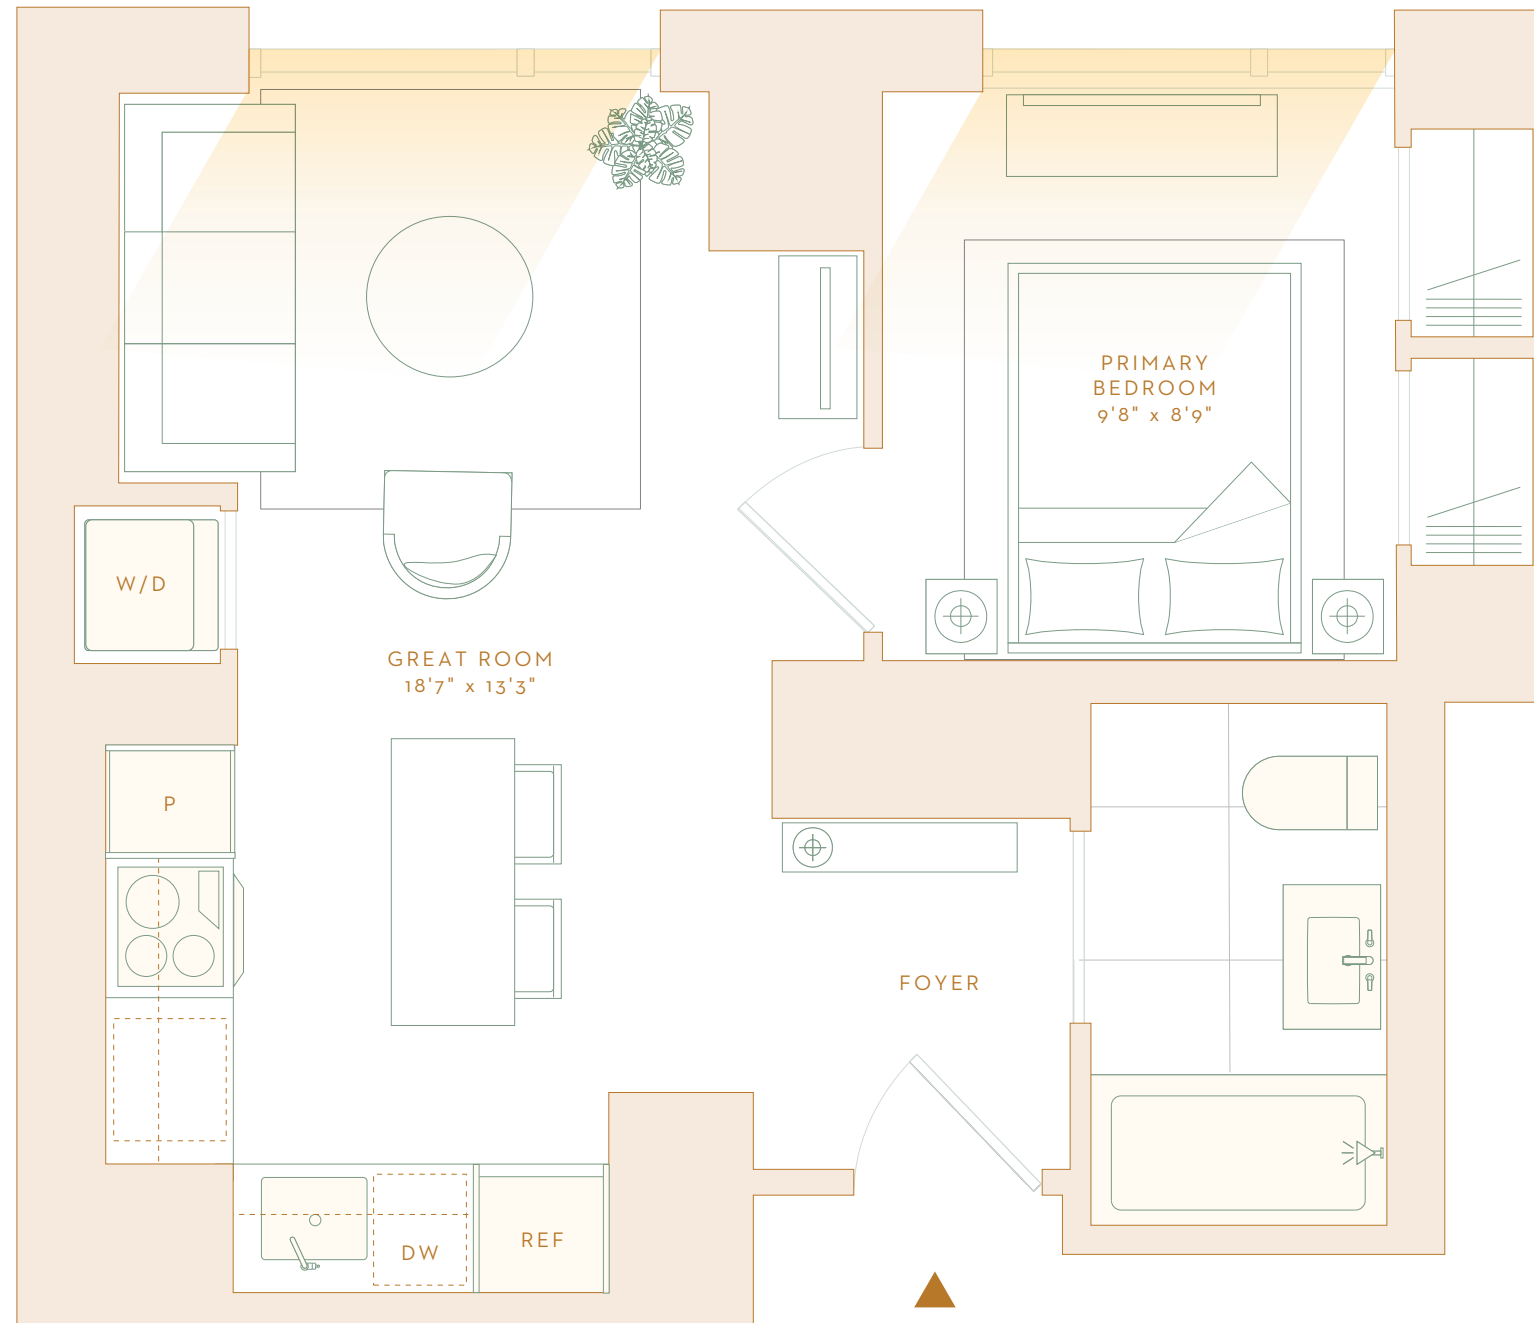

H FLOORS PH2-ph3

1 Bedroom, 1 Bath

Residence Features

- 9' ceilings with sweeping city views through floor-to-ceiling windows
- European wide-plank oak flooring throughout
- Custom Italian kitchen cabinetry
- Brazilian white and gray marble countertops and full-height backsplash
- State-of-the-art Wolf induction cooktop and speed oven with ventless XO decorative hood

The Set Club

The Set's resident-only social club encompasses three floors of next-generation amenities designed for work, play and wellness.

- Rooftop pool and garden with private cabanas and plush lounge chairs
- Resident's only bar and restaurant overseen by Chef Dan Kluger
- The Office expansive co-working space featuring private conference rooms equipped with technology to enable virtual meetings