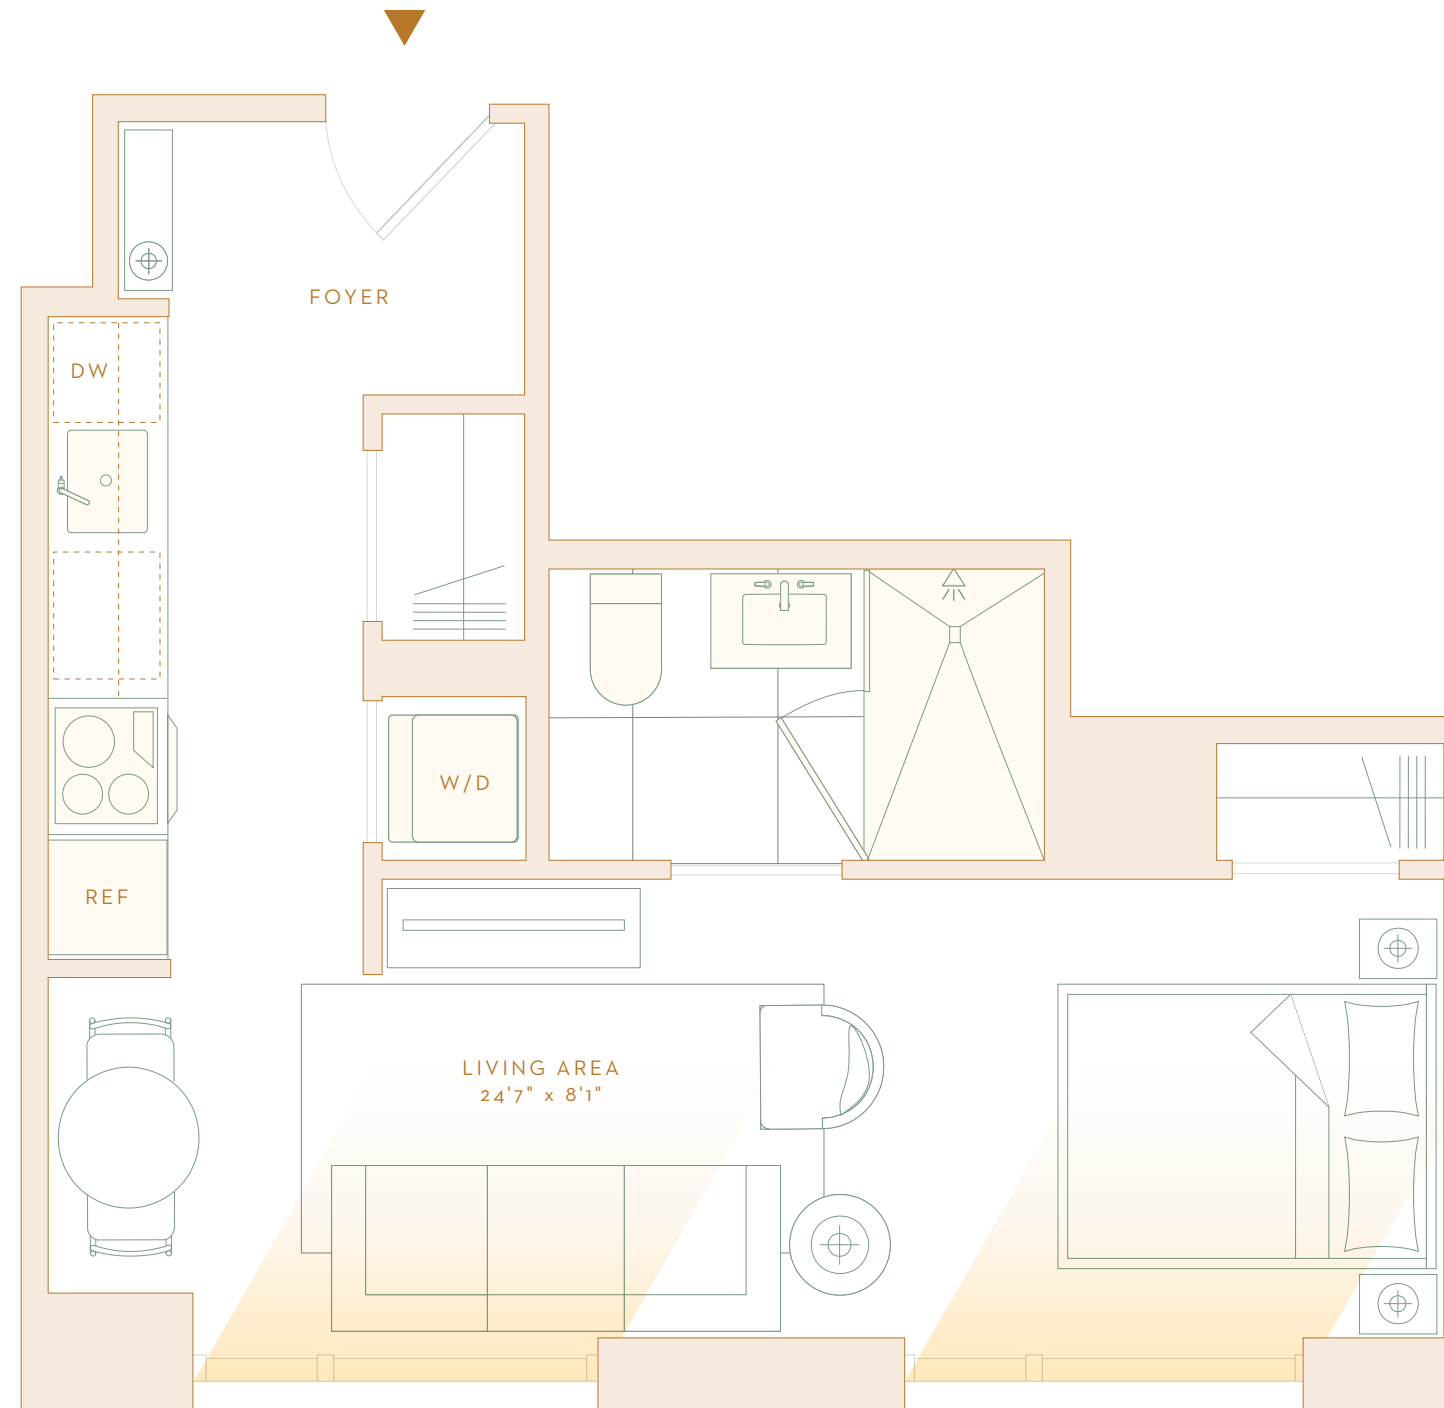

H FLOORS 15-PH1

Studio, 1 Bath

Residence Features

- 9' ceilings with sweeping city views through floor-to-ceiling windows
- European wide-plank oak flooring throughout
- Custom Italian kitchen cabinetry
- Brazilian white and gray marble countertops and full-height backsplash
- State-of-the-art Wolf induction cooktop and speed oven with ventless XO decorative hood

- Blomberg dishwasher and refrigerator with integrated paneling
- Modern bathrooms feature walk-in showers, European gray floor tile and custom Italian vanity with expansive storage
- Custom blackout roller shades in bedrooms
- Energy-efficient Miele washer and dryer
- Salto wireless locks for keyless entry
- Smart home technology including Lutron Caseta lighting and Ecobee smart thermostats

The Set Club

The Set's resident-only social club encompasses three floors of next-generation amenities designed for work, play and wellness.

- Rooftop pool and garden with private cabanas and plush lounge chairs
- Resident's only bar and restaurant overseen by Chef Dan Kluger
- The Office expansive co-working space featuring private conference rooms equipped with technology to enable virtual meetings

- The Gym and The Studio featuring state-of-the-art equipment and virtual fitness capabilities
- The Loft lounge with demonstration kitchen
- The Tasting Room private dining room
- The Den featuring vintage and bar-inspired games
- The Screening Room private theater
- The Simulation room featuring a golf simulator and VR technology