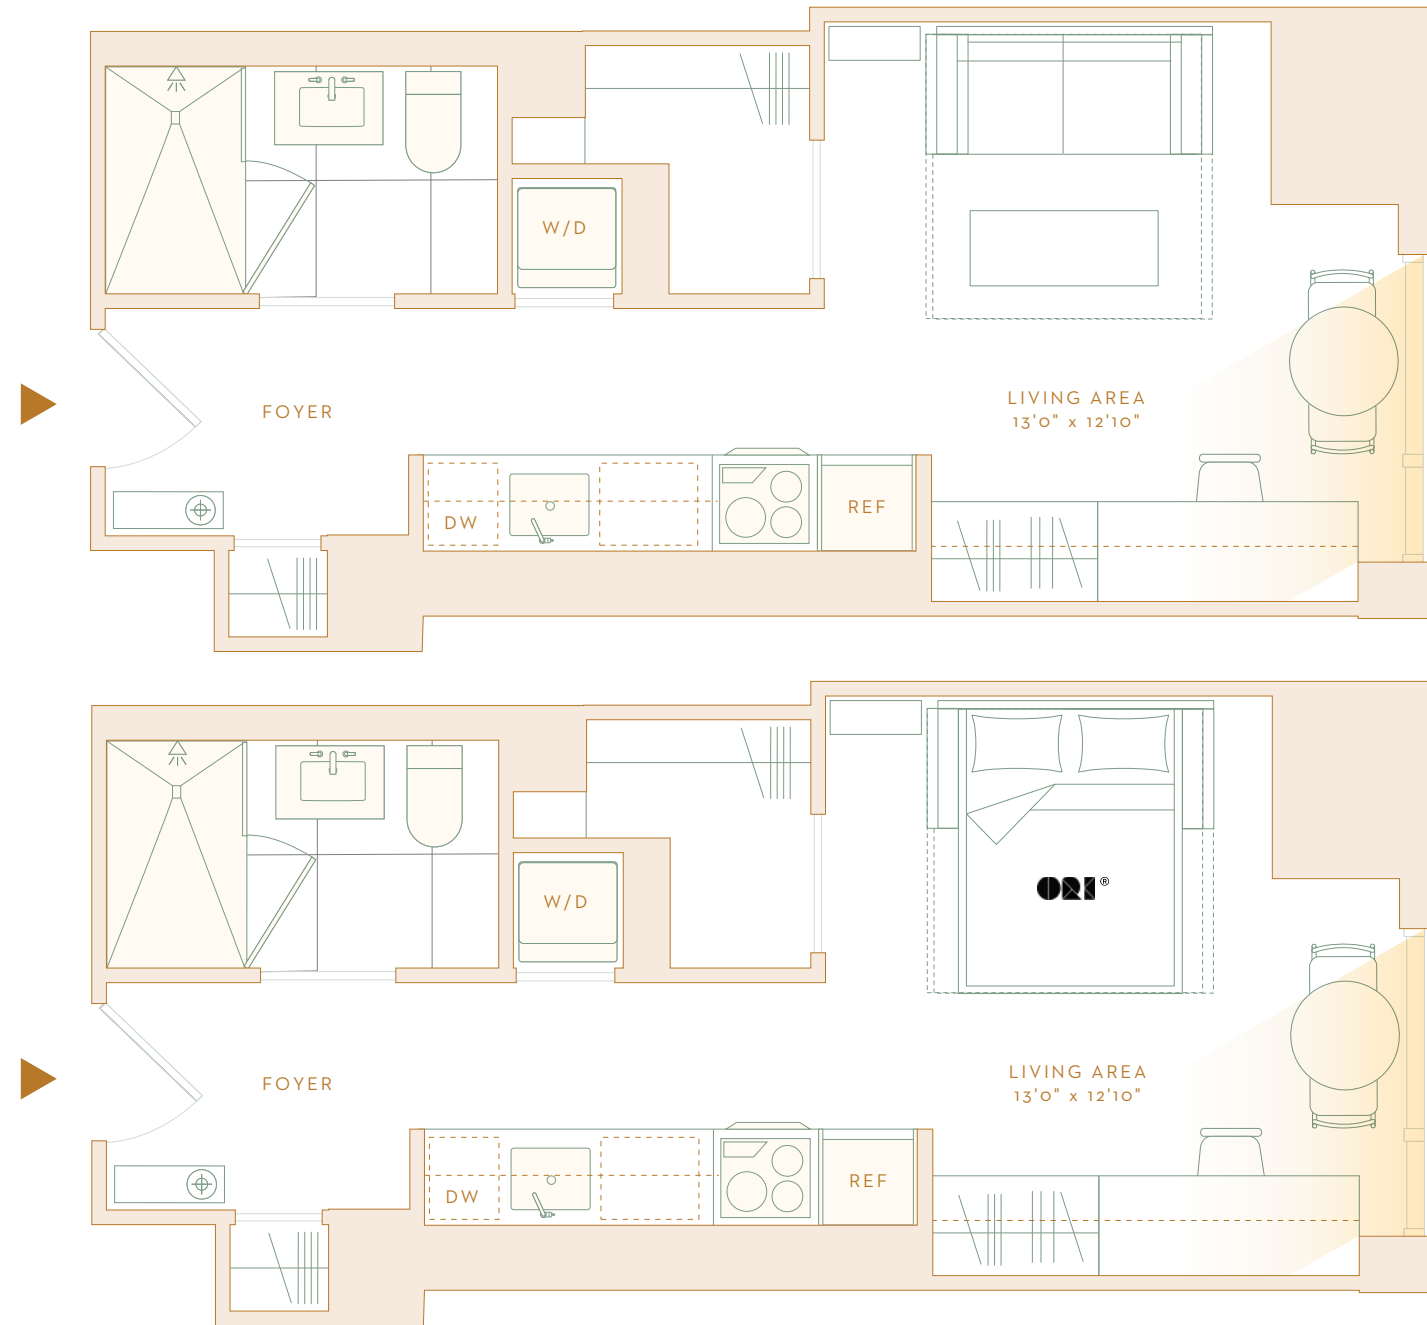

# D FLOORS 15-26

Studio, 1 Bath

## Residence Features

- 9' ceilings with sweeping city views through floor-to-ceiling windows
- European wide-plank oak flooring throughout
- Custom Italian kitchen cabinetry
- Brazilian white and gray marble countertops and full-height backsplash
- State-of-the-art Wolf induction cooktop and speed oven with ventless XO decorative hood