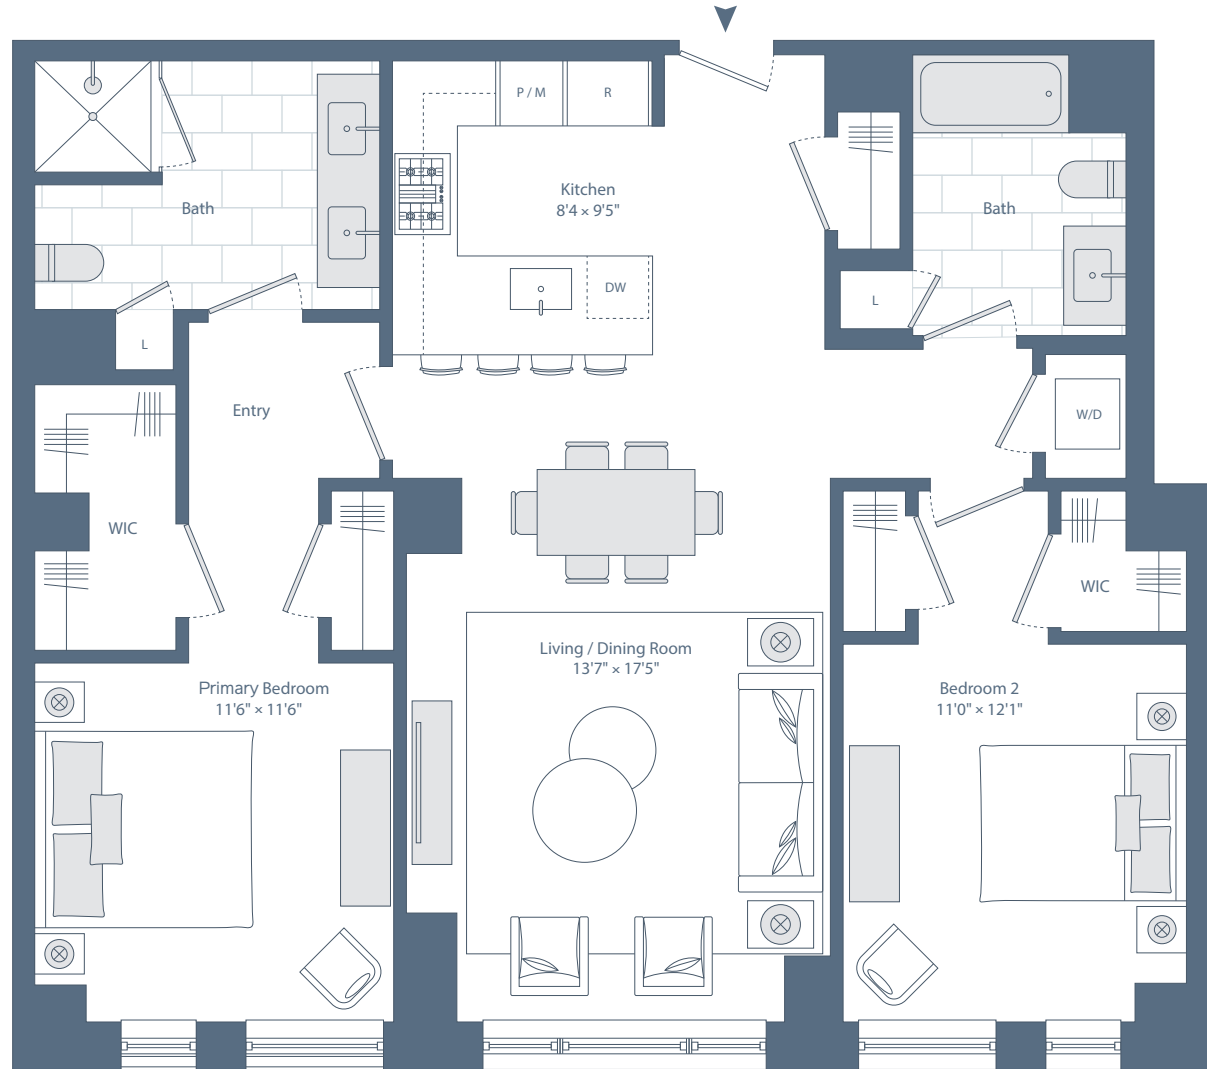

Residence 17
Floors 3-9

2 Bedrooms
2 Bathrooms

Residence Features*

Stainless Steel Appliance Package with Gas Ranges in Select Residences

Custom Gourmet Kitchens with Stained Oak Cabinetry, Polished Quartz Countertops and Imported Statuario Backsplash

Wide Plank Hard Wood Floors Throughout with Spacious Customized Closets

Leviton Decora Series Lighting Controls

Oversized Low E-Insulated Windows for Maximum Lights and Views

Custom Oak Bathroom Cabinetry with Quartz Countertops Featuring Soft Close Cabinets and Drawers

Washer and Dryer in Every Residence

Resident Controlled Heating and Air Conditioning

*All dimensions are approximate. Additional charges may apply to building services, benefits and amenities. Benefits and services are subject to change and are not an essential, required or ancillary service provided by the landlord. All features and specifications are subject to change. Balcony size and configuration may vary per floor. Copyright 2020 Related Beal. Equal Housing Opportunity.