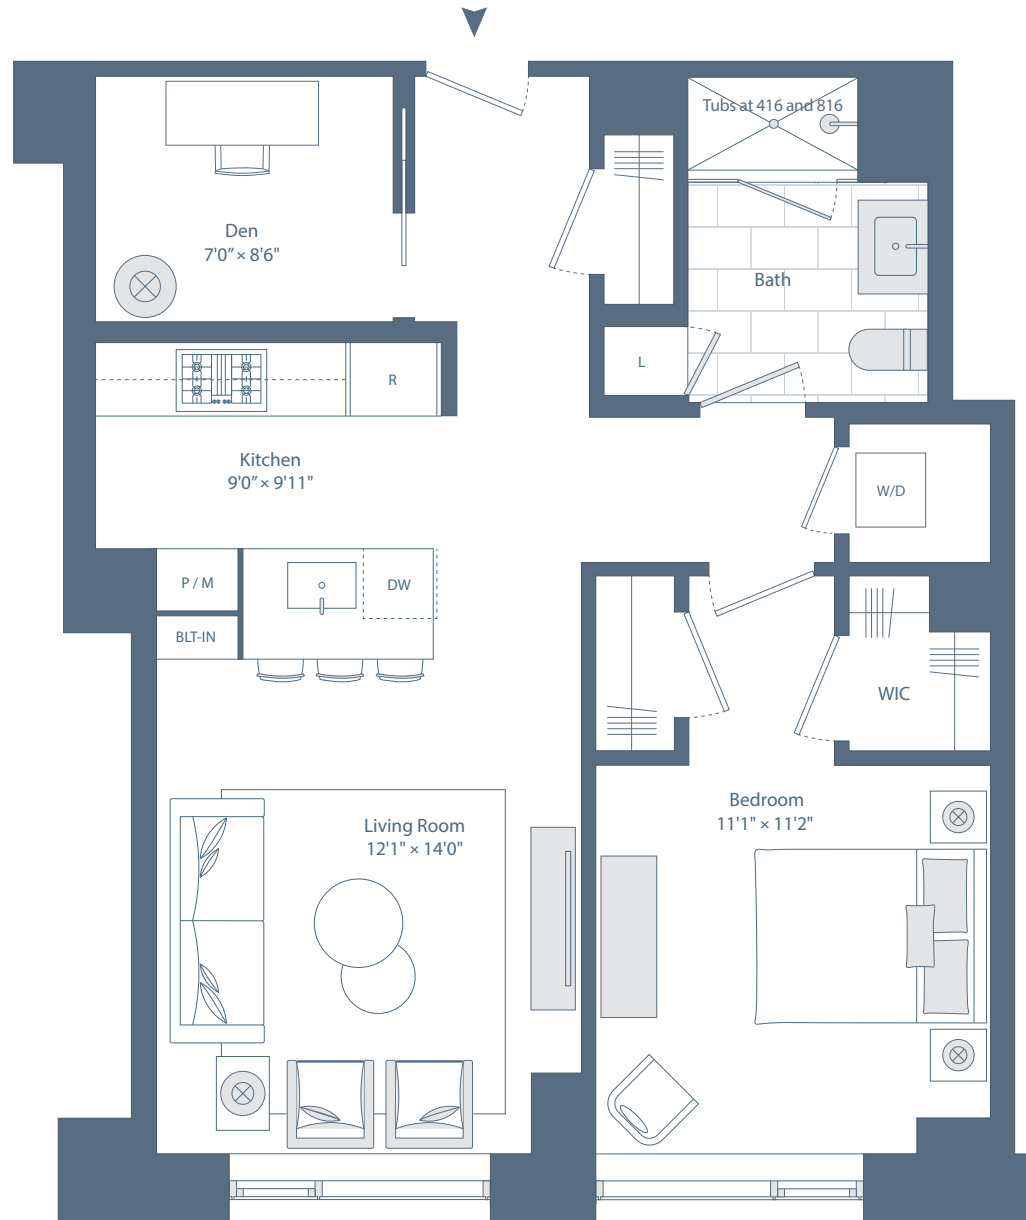

**Residence 16**  
Floors 3-9

1 Bedroom + Den  
1 Bathroom

**Residence Features\***

Stainless Steel Appliance Package with Gas Ranges in Select Residences

Custom Gourmet Kitchens with Stained Oak Cabinetry, Polished Quartz Countertops and Imported Statuario Backsplash

Wide Plank Hard Wood Floors Throughout with Spacious Customized Closets

Leviton Decora Series Lighting Controls

Oversized Low E-Insulated Windows for Maximum Lights and Views

Custom Oak Bathroom Cabinetry with Quartz Countertops Featuring Soft Close Cabinets and Drawers

Washer and Dryer in Every Residence

Resident Controlled Heating and Air Conditioning

\*All dimensions are approximate. Additional charges may apply to building services, benefits and amenities. Benefits and services are subject to change and are not an essential, required or ancillary service provided by the landlord. All features and specifications are subject to change. Balcony size and configuration may vary per floor. Copyright 2020 Related Beal. Equal Housing Opportunity.