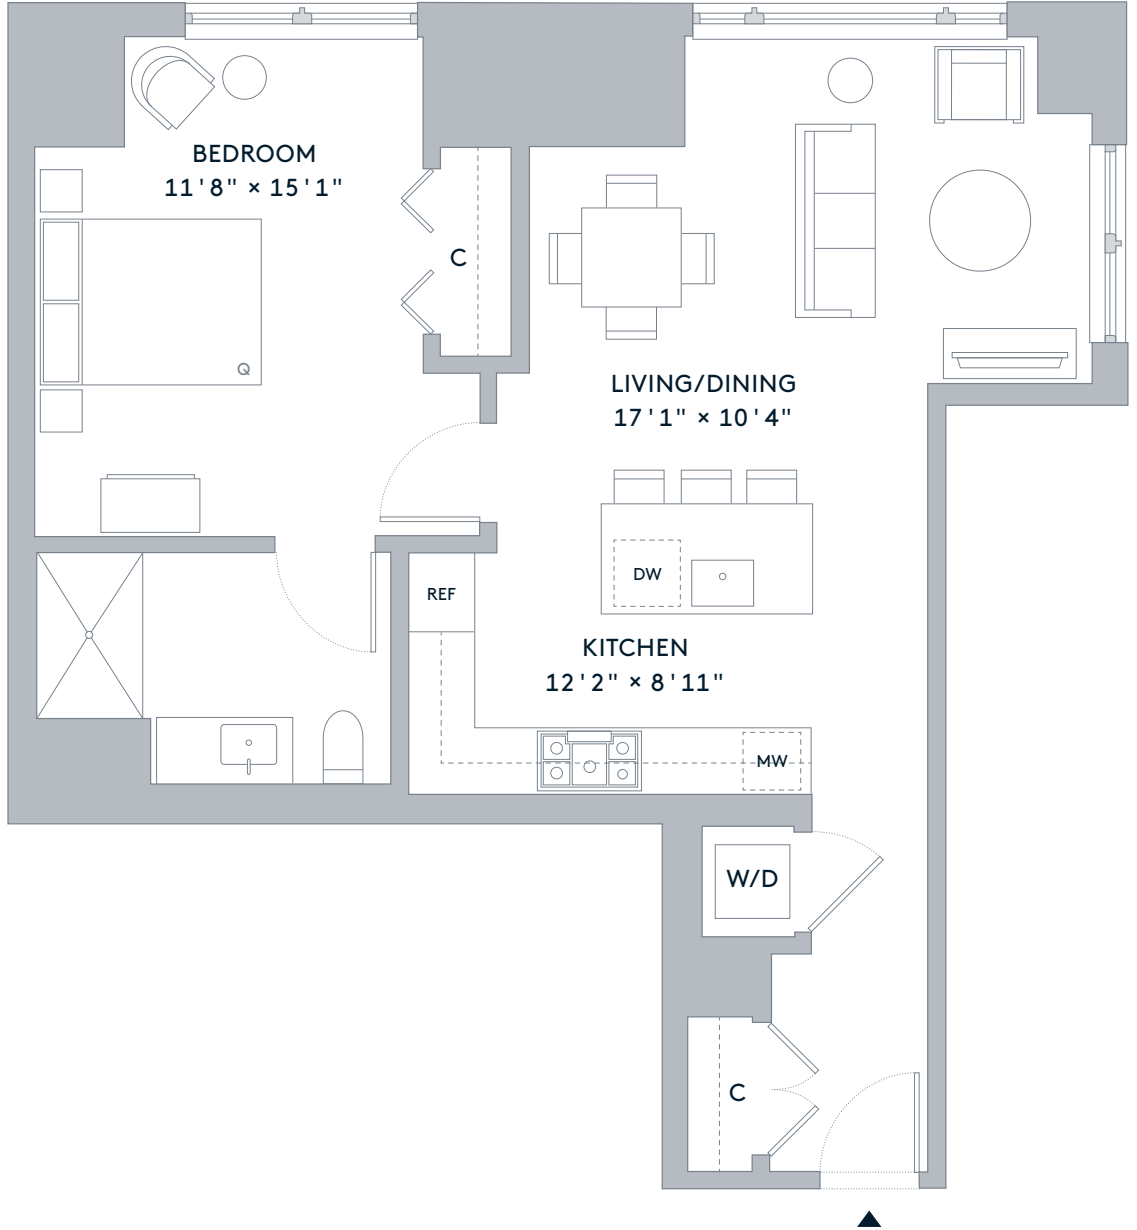

RENTAL RESIDENCE 03
FLOORS 4-39

949 FT²

1 Bedroom
1 Bathroom

FEATURES

- Soaring 9'6" ceilings
- Custom-designed plank flooring
- Robert A.M. Stern Architects designed cabinetry
- Sub-Zero built-in refrigerator and freezer
- Bosch Benchmark Series appliances
- Unlacquered brass lever door handles designed by Robert A.M. Stern Architects
- Metropolis dark quartz countertops with waterfall edge
- Kohler fixtures and accessories
- Customized closets
- Nest thermostats
- Roller shades throughout
- Keyless entry

ONE BENNETT PARK

ROBERT A.M. STERN ARCHITECTS

RESERVE COLLECTION

514 N. PESHTIGO COURT, CHICAGO, IL 60611
312 620 2222 ONEBENNETTPARK.COM

RELATED MANAGEMENT COMPANY L.P.
DEVELOPER LICENSE NUMBER: 2411158

ALL DIMENSIONS ARE APPROXIMATE.
FURNITURE LAYOUT IS FOR ILLUSTRATIVE
PURPOSES ONLY.