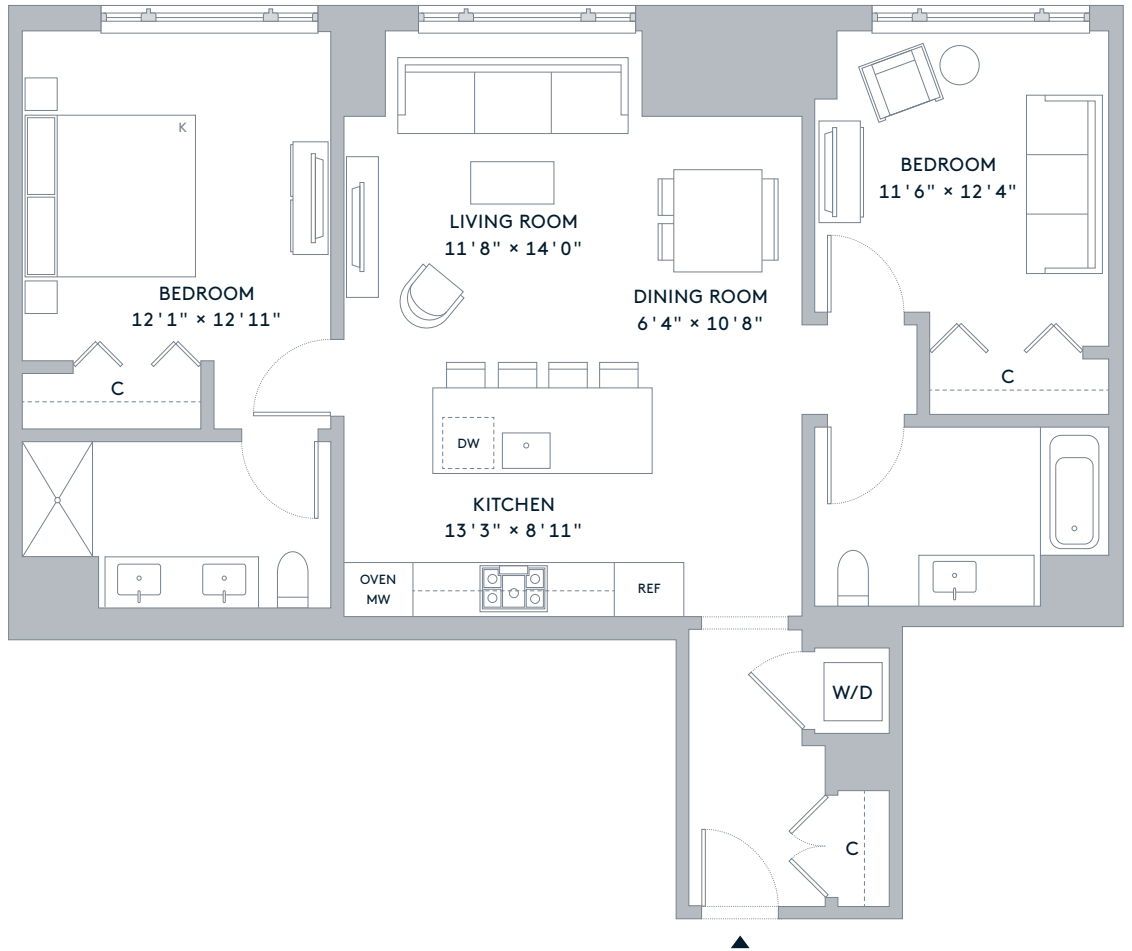

RENTAL RESIDENCE 02
FLOORS 4-39

1,300 FT²

2 Bedrooms
2 Bathrooms

FEATURES

- Soaring 9'6" ceilings
- Custom-designed plank flooring
- Robert A.M. Stern Architects designed cabinetry
- Sub-Zero built-in refrigerator and freezer
- Bosch Benchmark Series appliances
- Unlacquered brass lever door handles designed by Robert A.M. Stern Architects
- Metropolis dark quartz countertops with waterfall edge
- Kohler fixtures and accessories
- Customized closets
- Nest thermostats
- Roller shades throughout
- Keyless entry

ONE BENNETT PARK

ROBERT A.M. STERN ARCHITECTS

GRAND AVE.

RESERVE COLLECTION

514 N. PESHTIGO COURT, CHICAGO, IL 60611
312 620 2222 ONEBENNETTPARK.COM

RELATED MANAGEMENT COMPANY L.P.
DEVELOPER LICENSE NUMBER: 2411158

ALL DIMENSIONS ARE APPROXIMATE.
FURNITURE LAYOUT IS FOR ILLUSTRATIVE
PURPOSES ONLY.