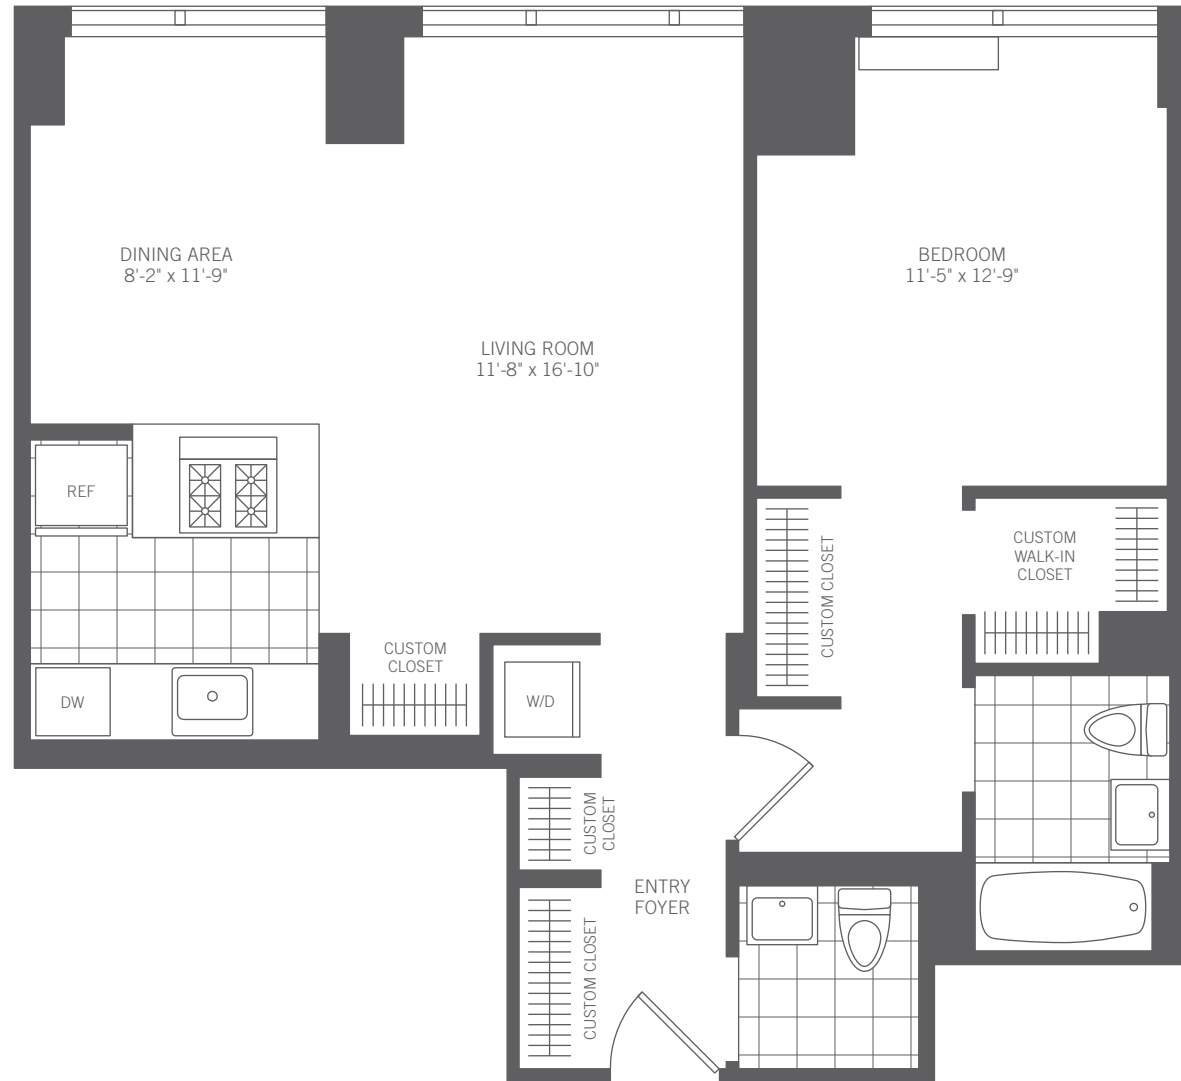

DELUXE ONE BEDROOM

DINING AREA
ONE BATH
POWDER ROOM

Residence S Floors 24-50

Majestic Wood and Glass Lobby
with Soaring Double Height Ceilings

24-Hour Concierge Services

M Club with Over 44,000 Sq Ft of Amenities
including a State-of-the-Art Fitness Center
with Lap Pool and Basketball Court,
Outdoor Movie Theater, Sun Terraces,
Private Residents' Lounge with Fireplace,
Full Service Pet Spa and Much More.

RelatedStyle Services®
including Personal Assistant Services,
Convenient Credit Card Rent Payment,
& Move-In Coordination

Gourmet Custom Designed Kitchens
and Marble Bathrooms

Oversized Windows
for Maximum Light & Views

Customized Closets and
Wood Floors

ON-SITE MANAGEMENT
AND LEASING CENTER

212.594.MiMA fax 212.239.6520

mimaleasing@related.com

www.mimarentals.com

MiMA