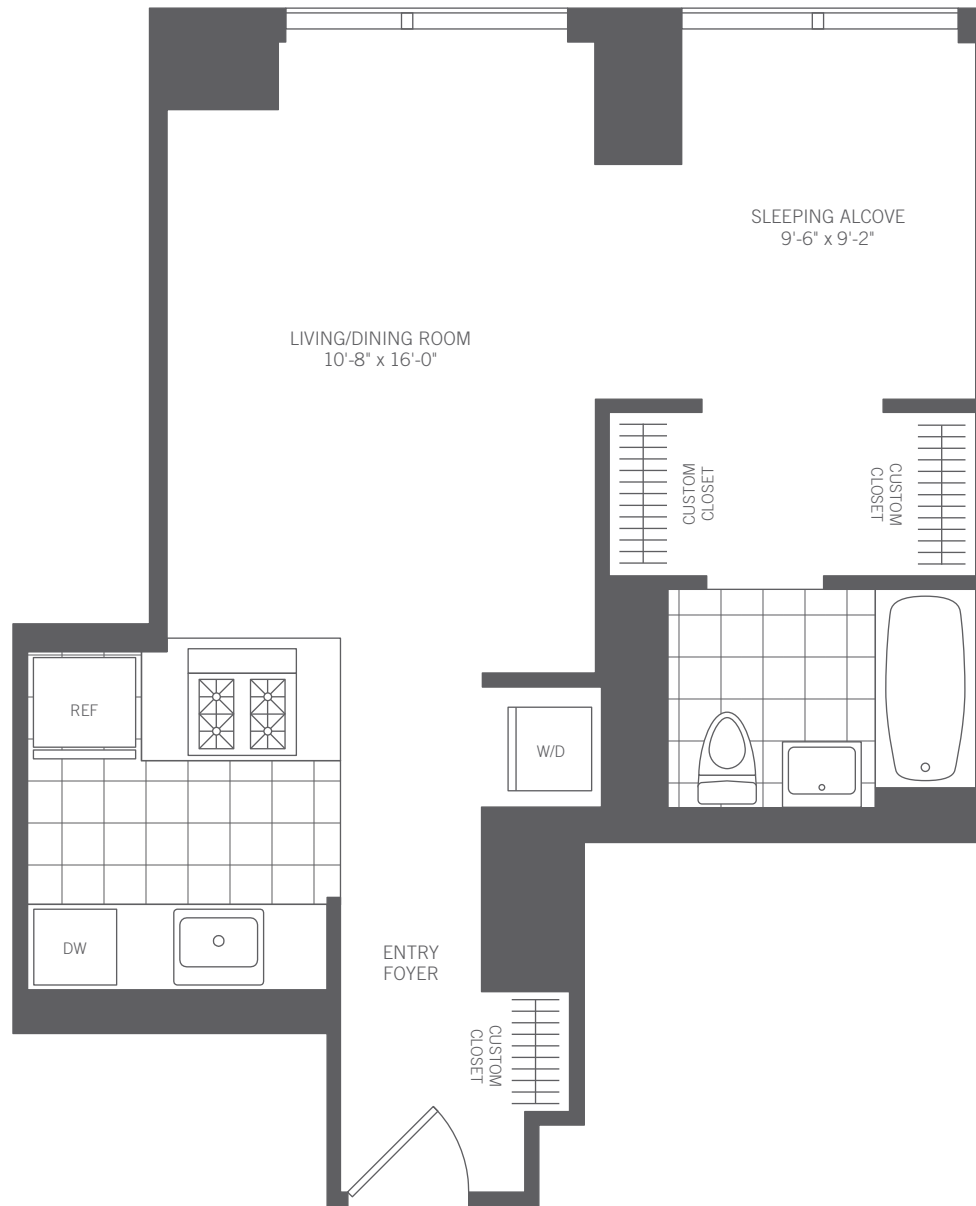

ALCOVE STUDIO ONE BATH

Residence R Floors 19-50

Majestic Wood and Glass Lobby
with Soaring Double Height Ceilings

24-Hour Concierge Services

M Club with Over 44,000 Sq Ft of Amenities
including a State-of-the-Art Fitness Center
with Lap Pool and Basketball Court,
Outdoor Movie Theater, Sun Terraces,
Private Residents' Lounge with Fireplace,
Full Service Pet Spa and Much More.

RelatedStyle Services®
including Personal Assistant Services,
Convenient Credit Card Rent Payment,
& Move-In Coordination

Gourmet Custom Designed Kitchens
and Marble Bathrooms

Oversized Windows
for Maximum Light & Views

Customized Closets and
Wood Floors

ON-SITE MANAGEMENT
AND LEASING CENTER

212.594.MiMA fax 212.239.6520

mimaleasing@related.com

www.mimarentals.com

MiMA