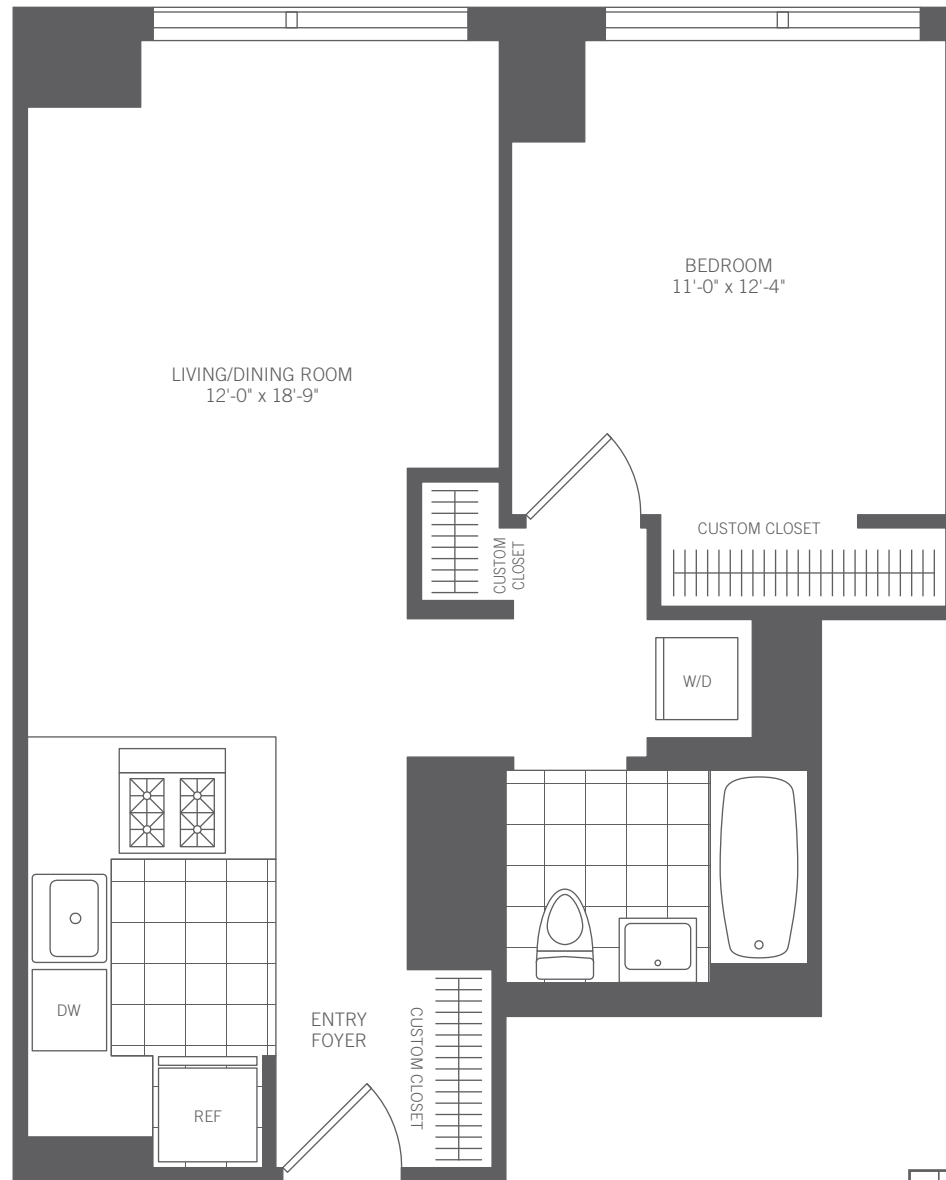

ONE BEDROOM ONE BATH

Residence Q Floors 9-50

Majestic Wood and Glass Lobby
with Soaring Double Height Ceilings

24-Hour Concierge Services

M Club with Over 44,000 Sq Ft of Amenities
including a State-of-the-Art Fitness Center
with Lap Pool and Basketball Court,
Outdoor Movie Theater, Sun Terraces,
Private Residents' Lounge with Fireplace,
Full Service Pet Spa and Much More.

RelatedStyle Services®
including Personal Assistant Services,
Convenient Credit Card Rent Payment,
& Move-In Coordination

Gourmet Custom Designed Kitchens
and Marble Bathrooms

Oversized Windows
for Maximum Light & Views

Customized Closets and
Wood Floors

ON-SITE MANAGEMENT
AND LEASING CENTER

212.594.MiMA fax 212.239.6520

mimaleasing@related.com

www.mimarentals.com

MiMA