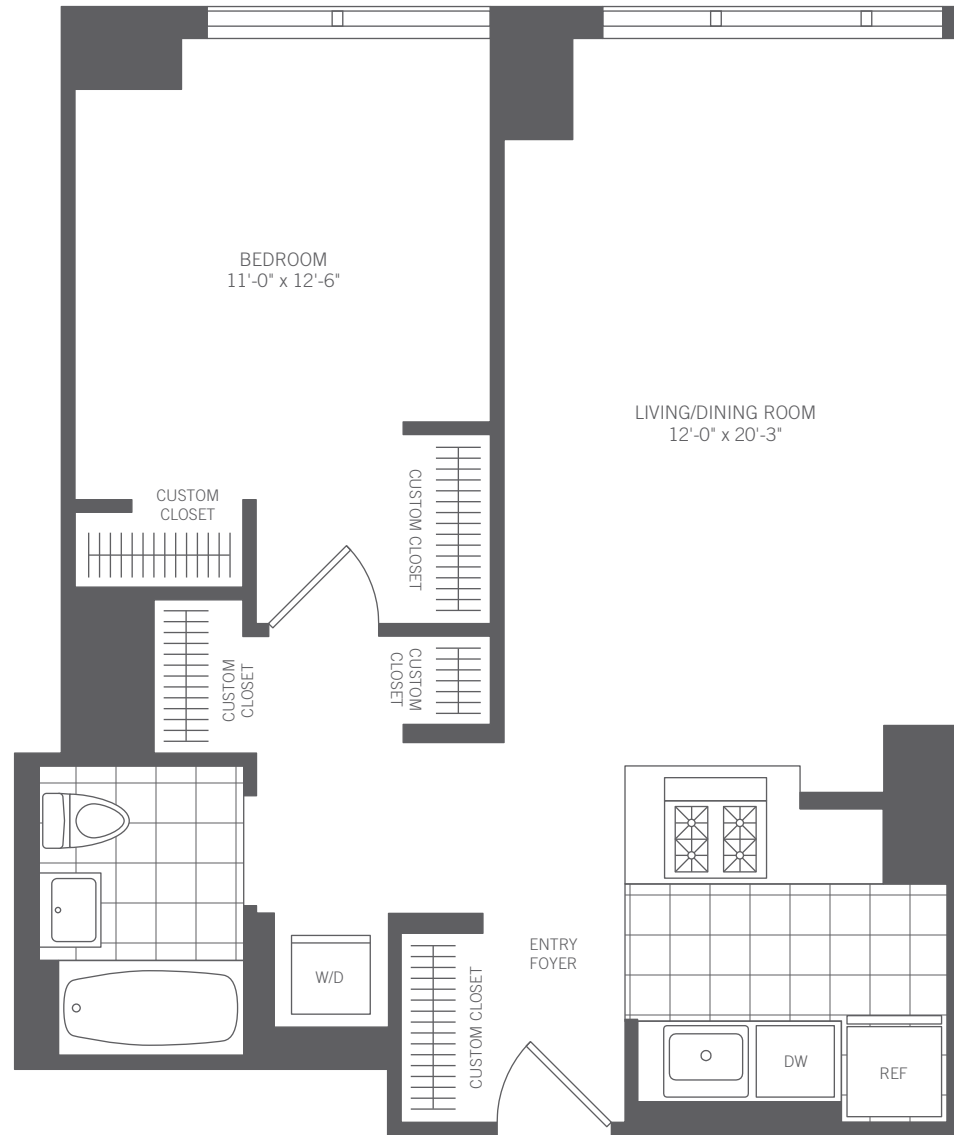

ONE BEDROOM ONE BATH

Residence P Floors 29-50

Majestic Wood and Glass Lobby
with Soaring Double Height Ceilings

24-Hour Concierge Services

M Club with Over 44,000 Sq Ft of Amenities
including a State-of-the-Art Fitness Center
with Lap Pool and Basketball Court,
Outdoor Movie Theater, Sun Terraces,
Private Residents' Lounge with Fireplace,
Full Service Pet Spa and Much More.

RelatedStyle Services®
including Personal Assistant Services,
Convenient Credit Card Rent Payment,
& Move-In Coordination

Gourmet Custom Designed Kitchens
and Marble Bathrooms

Oversized Windows
for Maximum Light & Views

Customized Closets and
Wood Floors

ON-SITE MANAGEMENT
AND LEASING CENTER

212.594.MiMA fax 212.239.6520

mimaleasing@related.com

www.mimarentals.com

MiMA