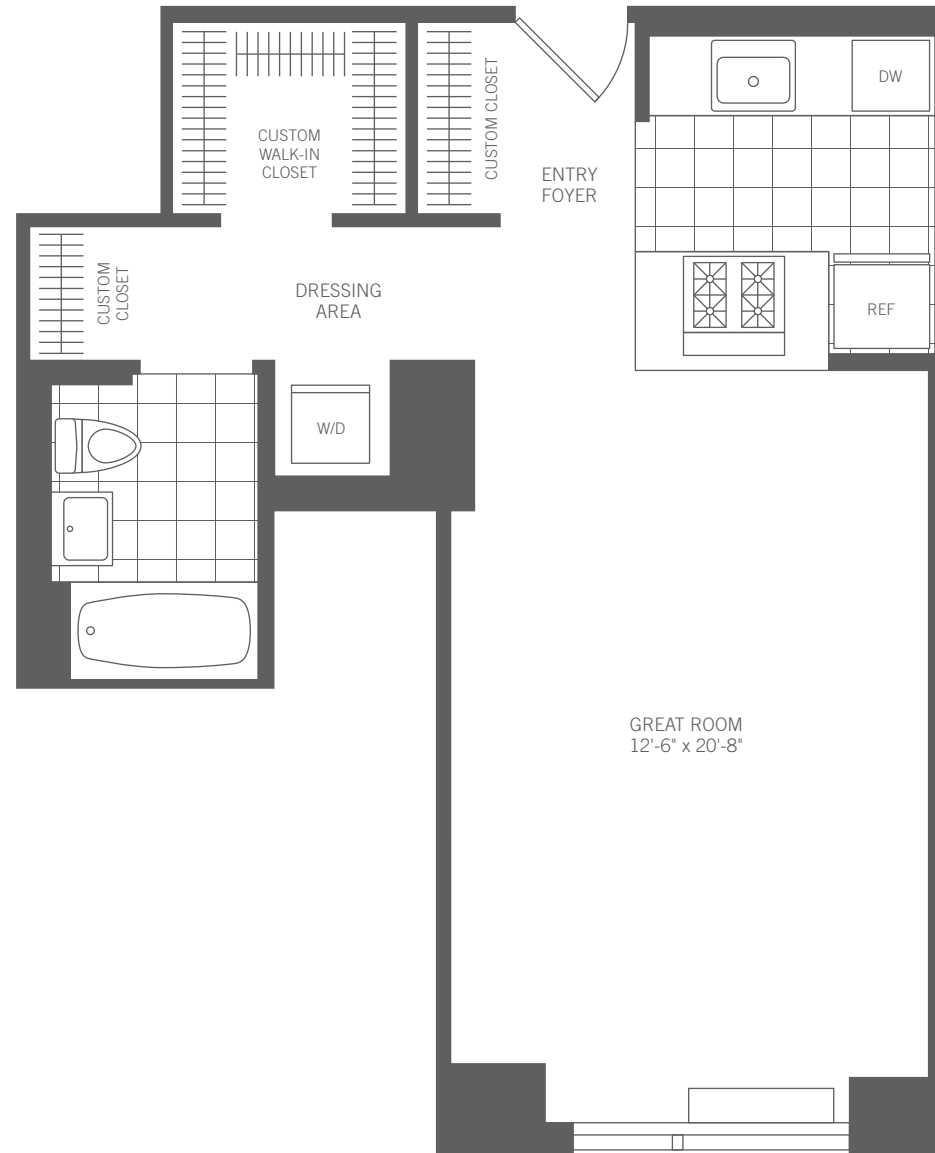

STUDIO DRESSING AREA ONE BATH

Residence K Floors 39-50

Majestic Wood and Glass Lobby
with Soaring Double Height Ceilings

24-Hour Concierge Services

M Club with Over 44,000 Sq Ft of Amenities
including a State-of-the-Art Fitness Center
with Lap Pool and Basketball Court,
Outdoor Movie Theater, Sun Terraces,
Private Residents' Lounge with Fireplace,
Full Service Pet Spa and Much More.

RelatedStyle Services®
including Personal Assistant Services,
Convenient Credit Card Rent Payment,
& Move-In Coordination

Gourmet Custom Designed Kitchens
and Marble Bathrooms

Oversized Windows
for Maximum Light & Views

Customized Closets and
Wood Floors

ON-SITE MANAGEMENT
AND LEASING CENTER

212.594.MiMA fax 212.239.6520

mimaleasing@related.com

www.mimarentals.com

MiMA