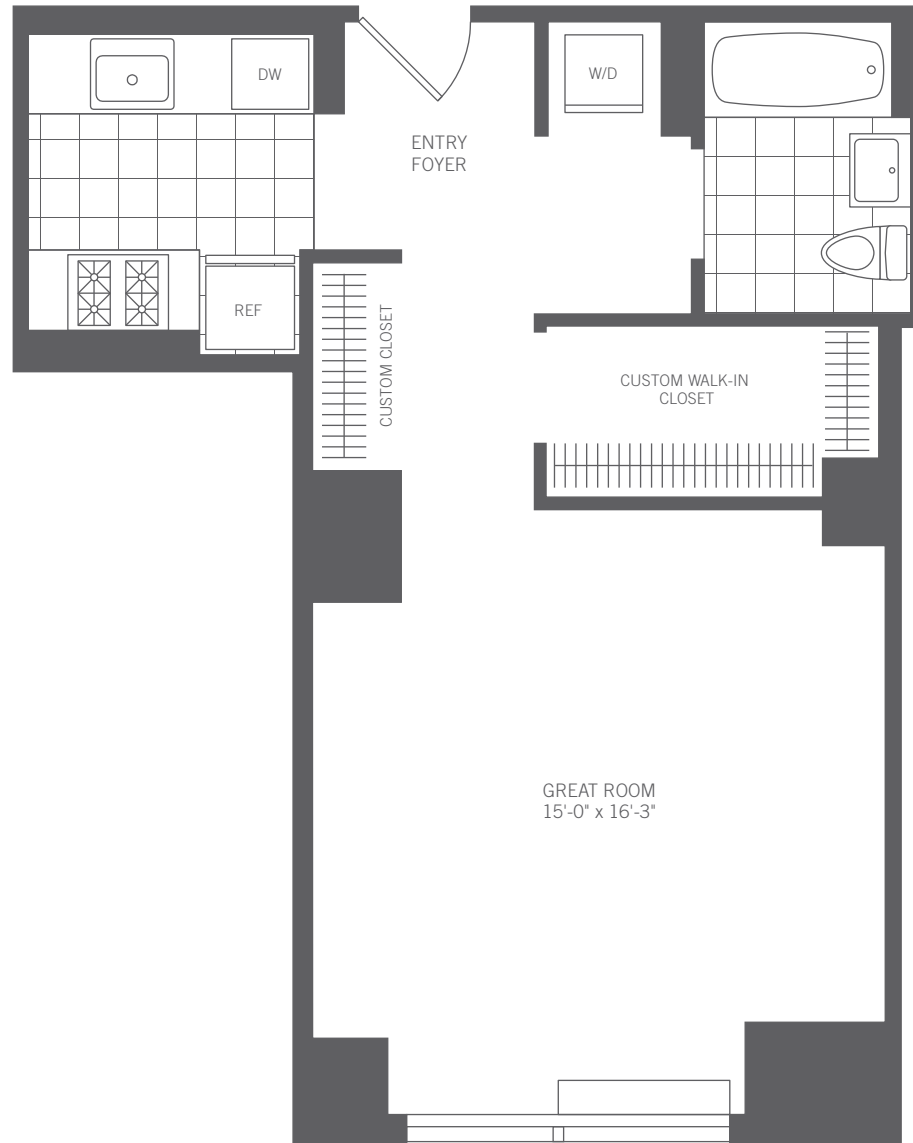

STUDIO WALK-IN CLOSET ONE BATH

Residence J Floors 28-38

Majestic Wood and Glass Lobby
with Soaring Double Height Ceilings

24-Hour Concierge Services

M Club with Over 44,000 Sq Ft of Amenities
including a State-of-the-Art Fitness Center
with Lap Pool and Basketball Court,
Outdoor Movie Theater, Sun Terraces,
Private Residents' Lounge with Fireplace,
Full Service Pet Spa and Much More.

RelatedStyle Services®
including Personal Assistant Services,
Convenient Credit Card Rent Payment,
& Move-In Coordination

Gourmet Custom Designed Kitchens
and Marble Bathrooms

Oversized Windows
for Maximum Light & Views

Customized Closets and
Wood Floors

ON-SITE MANAGEMENT
AND LEASING CENTER

212.594.MiMA fax 212.239.6520
mimaleasing@related.com
www.mimarentals.com

MiMA