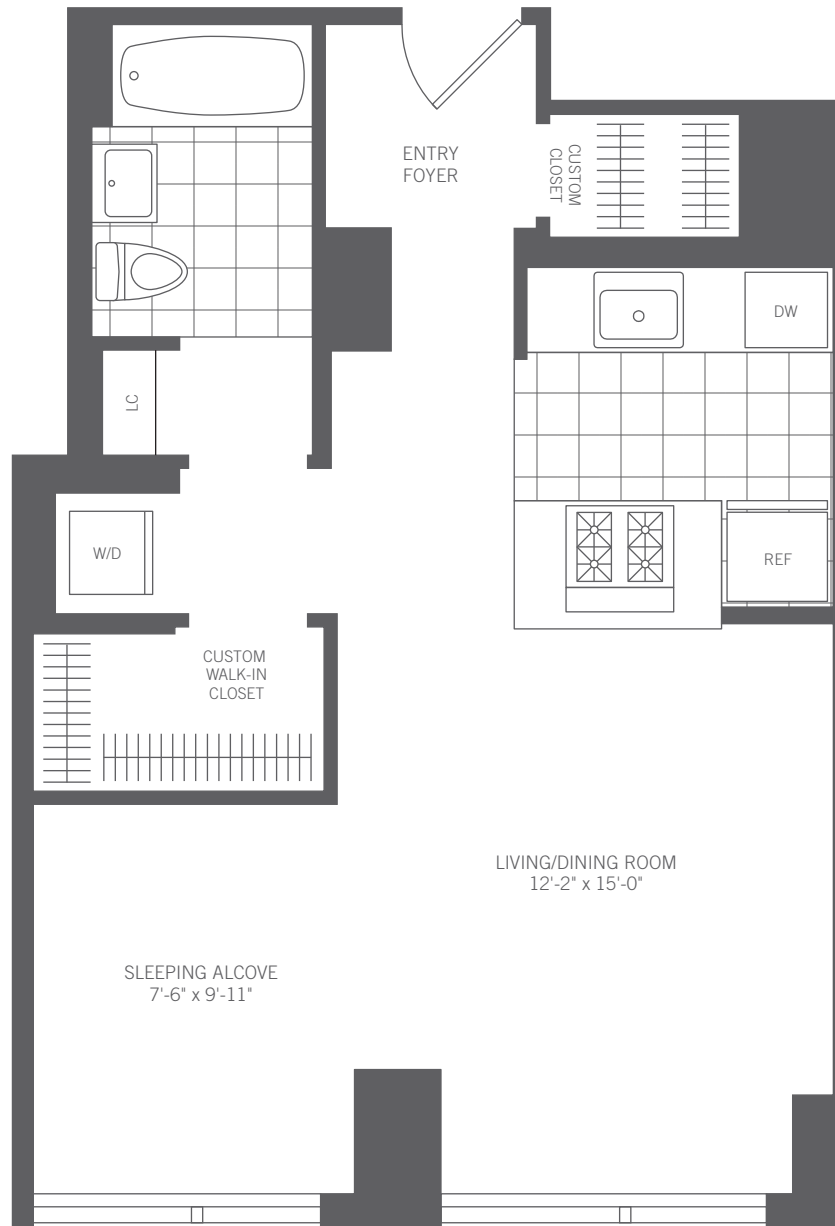

ALCOVE STUDIO DRESSING AREA ONE BATH

Residence H Floors 9-38

Majestic Wood and Glass Lobby
with Soaring Double Height Ceilings

24-Hour Concierge Services

M Club with Over 44,000 Sq Ft of Amenities
including a State-of-the-Art Fitness Center
with Lap Pool and Basketball Court,
Outdoor Movie Theater, Sun Terraces,
Private Residents' Lounge with Fireplace,
Full Service Pet Spa and Much More.

RelatedStyle Services®
including Personal Assistant Services,
Convenient Credit Card Rent Payment,
& Move-In Coordination

Gourmet Custom Designed Kitchens
and Marble Bathrooms

Oversized Windows
for Maximum Light & Views

Customized Closets and
Wood Floors

ON-SITE MANAGEMENT
AND LEASING CENTER

212.594.MiMA fax 212.239.6520

mimaleasing@related.com

www.mimarentals.com

MiMA