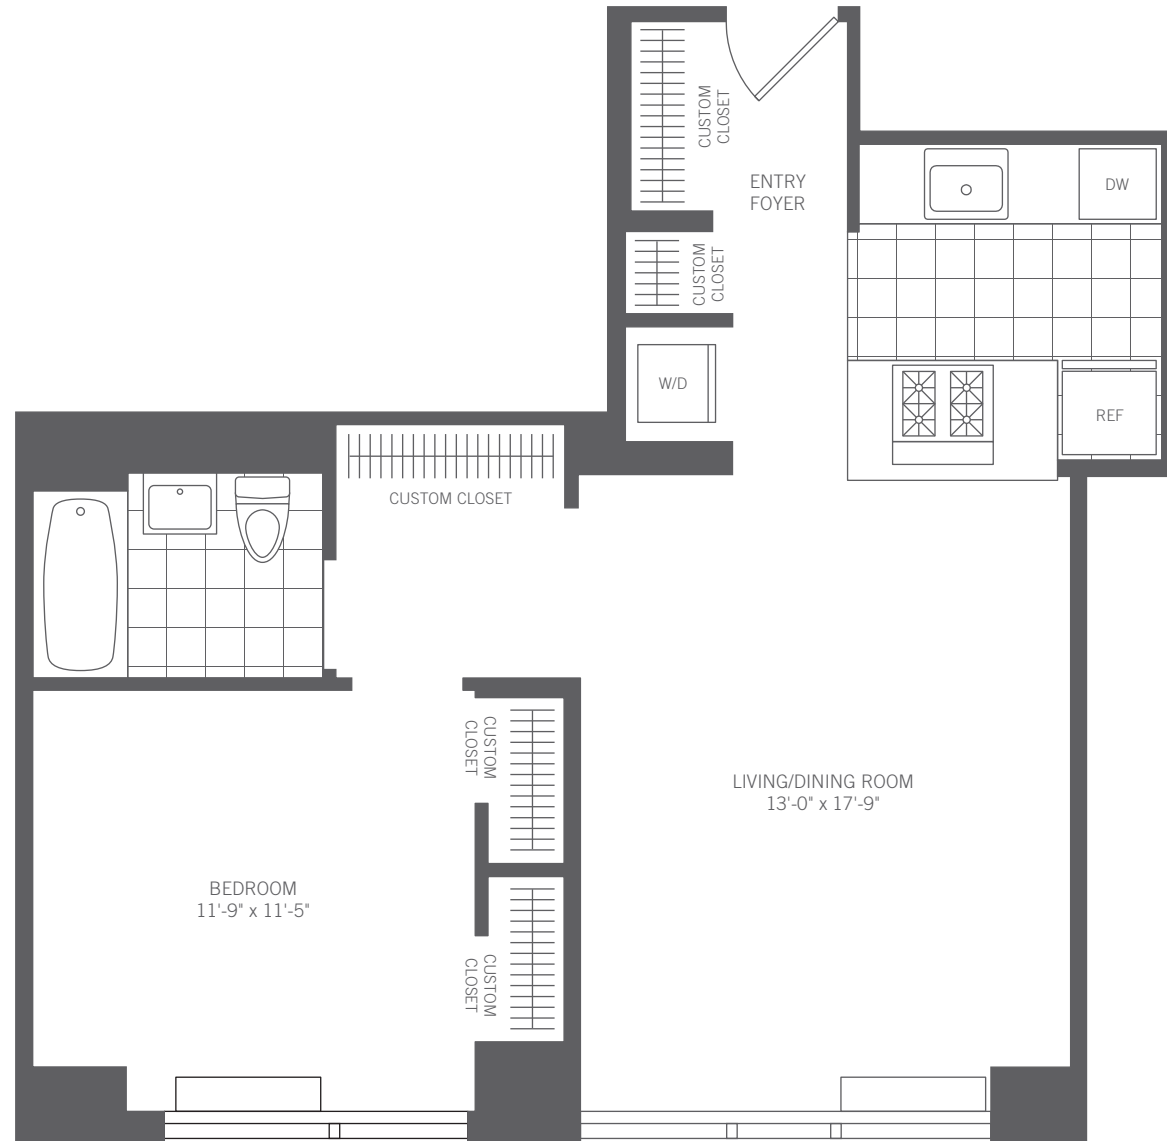

ONE BEDROOM ONE BATH

Residence G Floors 18-48

Majestic Wood and Glass Lobby
with Soaring Double Height Ceilings

24-Hour Concierge Services

M Club with Over 44,000 Sq Ft of Amenities
including a State-of-the-Art Fitness Center
with Lap Pool and Basketball Court,
Outdoor Movie Theater, Sun Terraces,
Private Residents' Lounge with Fireplace,
Full Service Pet Spa and Much More.

RelatedStyle Services®
including Personal Assistant Services,
Convenient Credit Card Rent Payment,
& Move-In Coordination

Gourmet Custom Designed Kitchens
and Marble Bathrooms

Oversized Windows
for Maximum Light & Views

Customized Closets and
Wood Floors

ON-SITE MANAGEMENT
AND LEASING CENTER

212.594.MiMA fax 212.239.6520

mimaleasing@related.com

www.mimarentals.com

MiMA