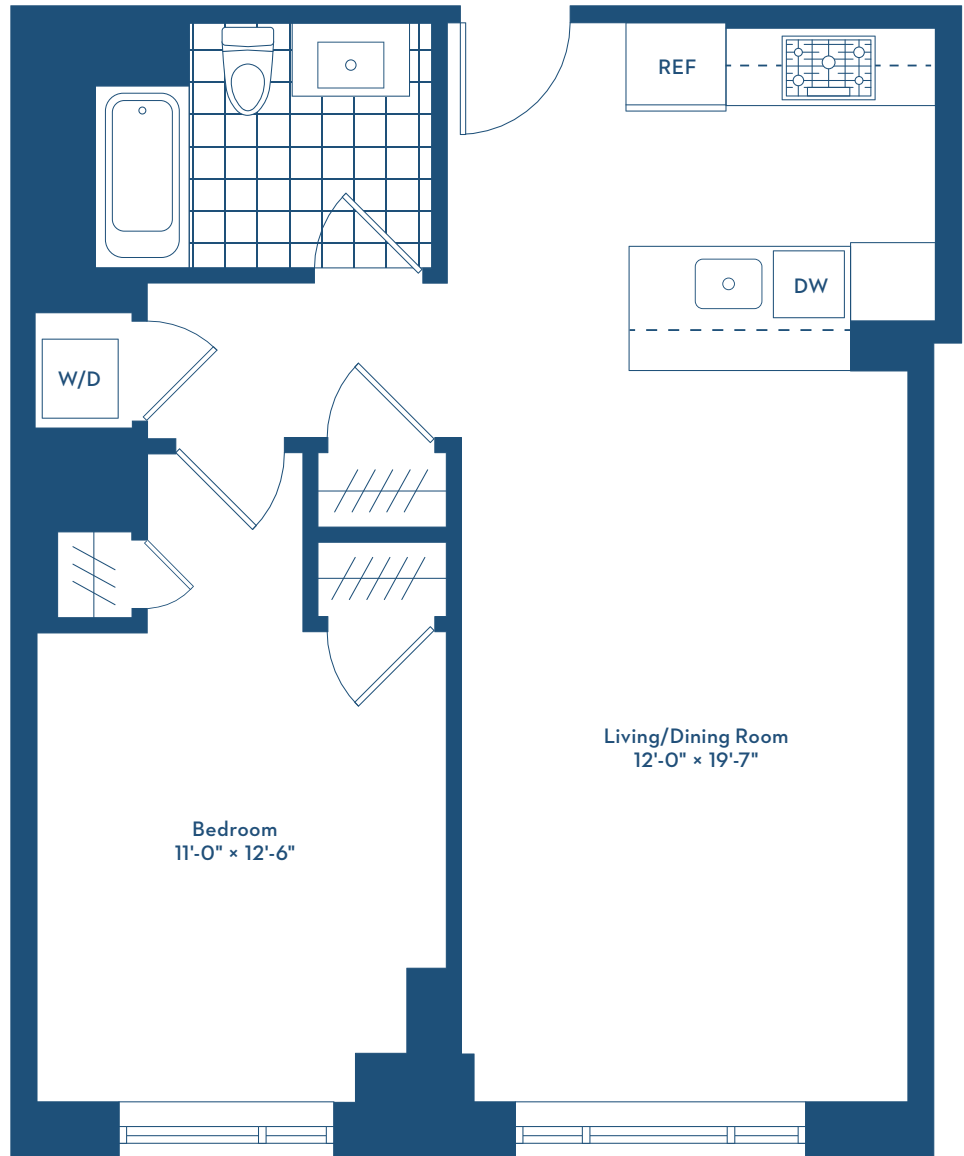

RESIDENCE P

LOVEJOY
WHARF

FLOORS 8-12

748 SF

1 BEDROOM

1 FULL BATH

All dimensions are approximate and subject to normal construction variances and tolerances.
Plans and dimensions may contain minor variations from floor to floor.